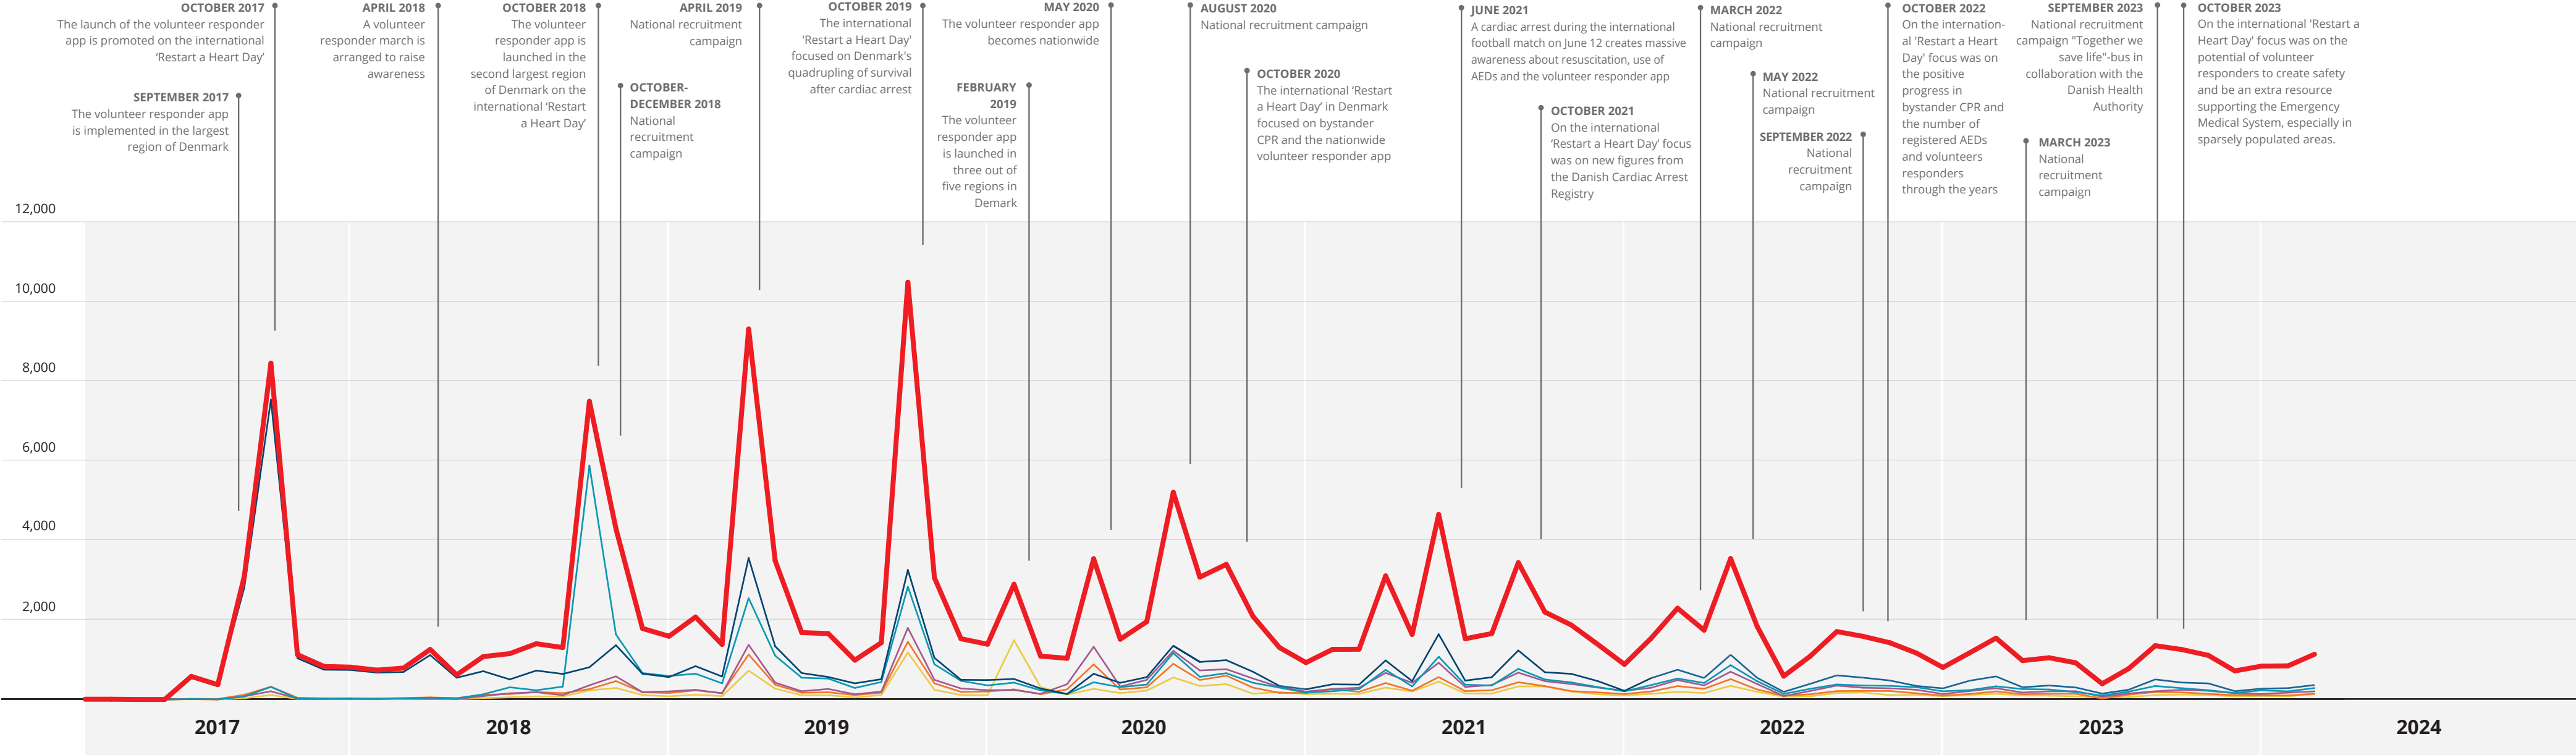

TrygFonden Citizen Responder Application – Development in Registered Citizen Responders 2017-2024

● CAPITAL REGION OF DENMARK
 ● CENTRAL DENMARK REGION
 ● REGION OF SOUTHERN DENMARK
 ● REGION ZEALAND
 ● NORTH DENMARK REGION

Updated March 31 2024

TrygFonden Citizen Responder Application – Development in Registered Citizen Responders 2017-2024

● TOTAL ● CAPITAL REGION OF DENMARK ● CENTRAL DENMARK REGION ● REGION OF SOUTHERN DENMARK ● REGION ZEALAND ● NORTH DENMARK REGION

Updated March 31 2024

TrygFonden Citizen Responder Application – Net growth in number of Citizen Responders 2017-2024

● TOTAL ● CAPITAL REGION OF DENMARK ● CENTRAL DENMARK REGION ● REGION OF SOUTHERN DENMARK ● REGION ZEALAND ● NORTH DENMARK REGION