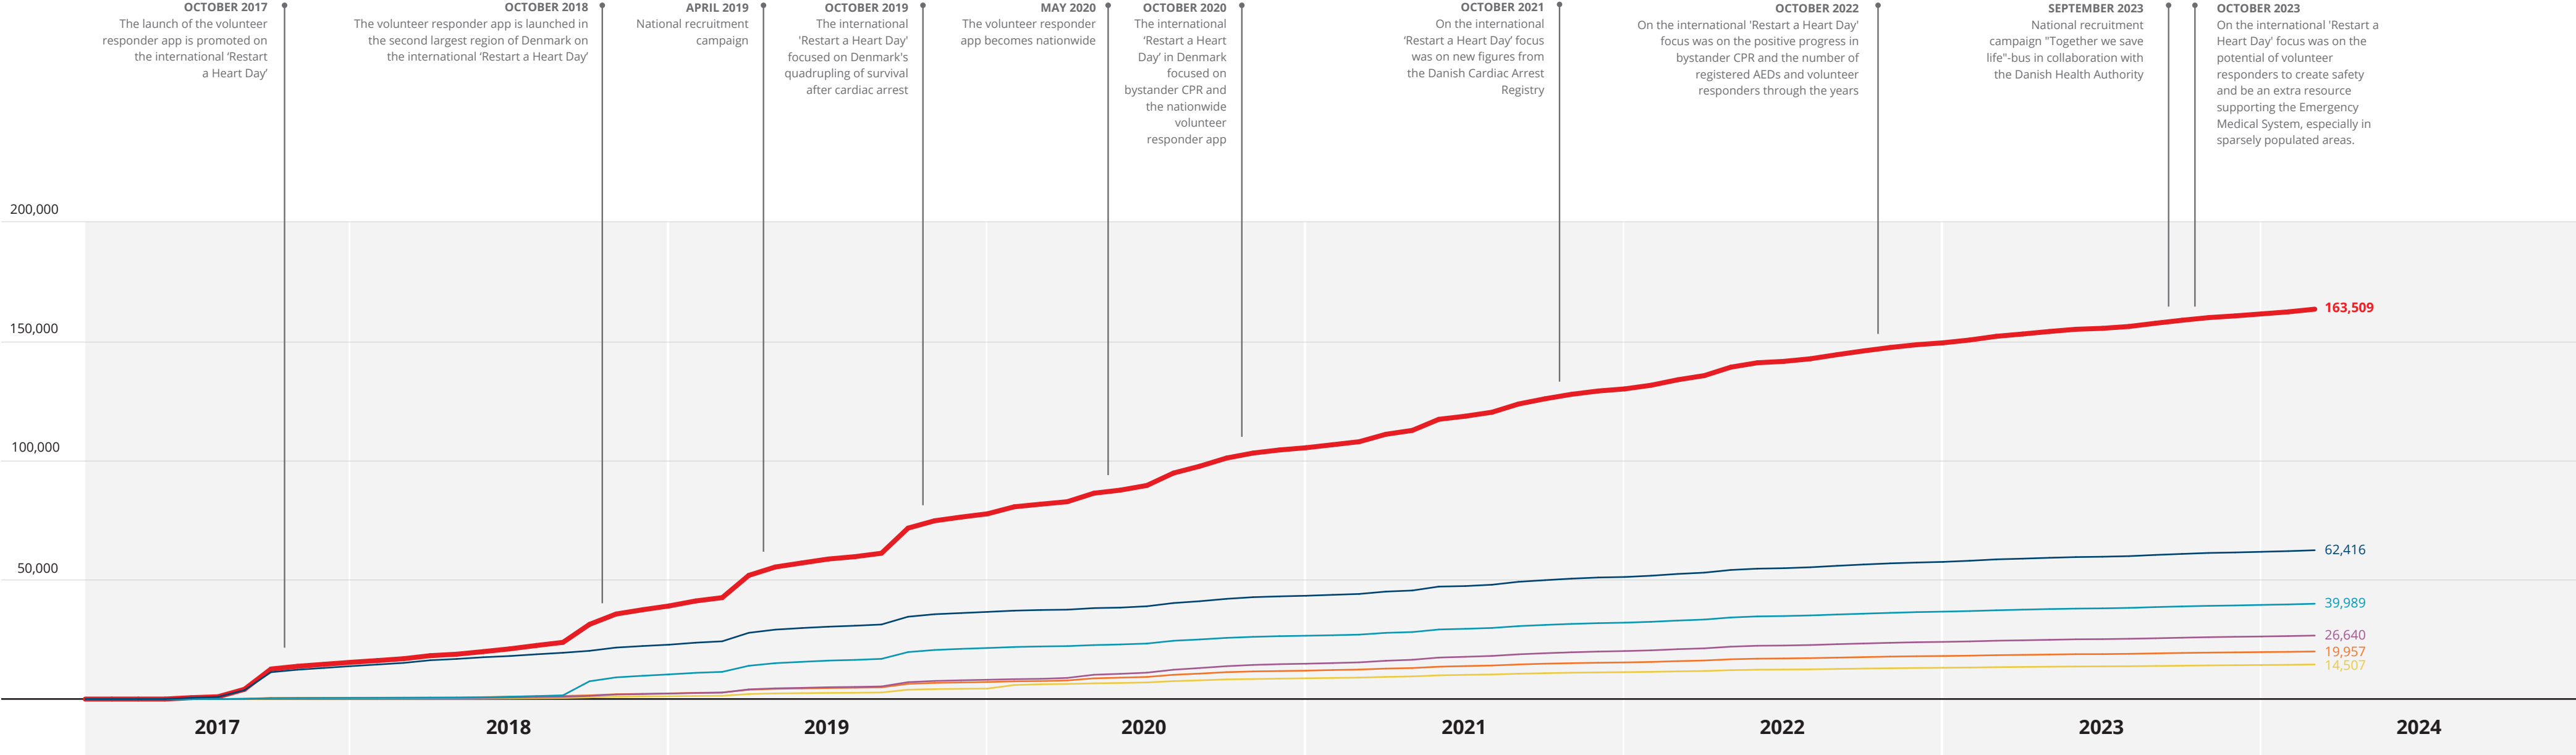

TrygFonden Citizen Responder Application – Development in Registered Citizen Responders 2017-2024

● CAPITAL REGION OF DENMARK
 ● CENTRAL DENMARK REGION
 ● REGION OF SOUTHERN DENMARK
 ● REGION ZEALAND
 ● NORTH DENMARK REGION

Updated March 31 2024

TrygFonden Citizen Responder Application – Development in Registered Citizen Responders 2017-2024

● TOTAL ● CAPITAL REGION OF DENMARK ● CENTRAL DENMARK REGION ● REGION OF SOUTHERN DENMARK ● REGION ZEALAND ● NORTH DENMARK REGION

Updated March 31 2024

TrygFonden Citizen Responder Application – Net growth in number of Citizen Responders 2017-2024

● TOTAL ● CAPITAL REGION OF DENMARK ● CENTRAL DENMARK REGION ● REGION OF SOUTHERN DENMARK ● REGION ZEALAND ● NORTH DENMARK REGION