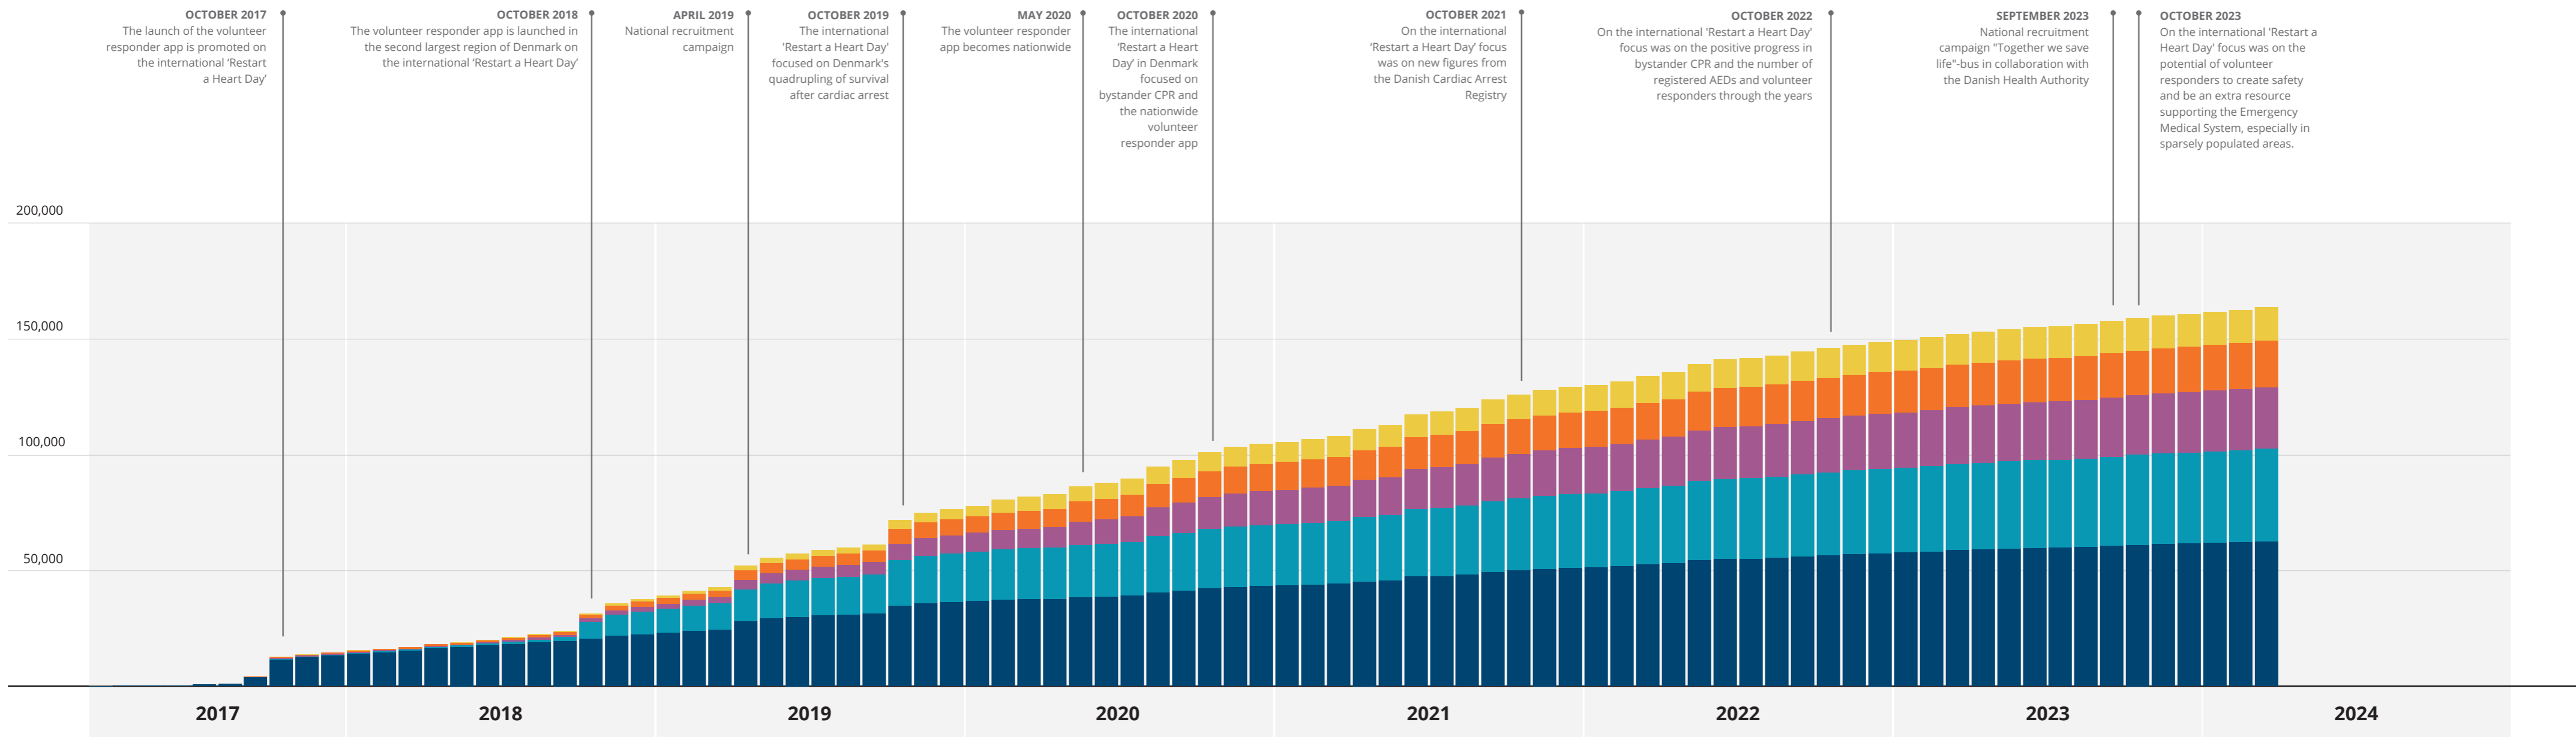

TrygFonden Citizen Responder Application – Development in Registered Citizen Responders 2017-2024

● CAPITAL REGION OF DENMARK
 ● CENTRAL DENMARK REGION
 ● REGION OF SOUTHERN DENMARK
 ● REGION ZEALAND
 ● NORTH DENMARK REGION

Updated March 31 2024

TrygFonden Citizen Responder Application – Development in Registered Citizen Responders 2017-2024

● TOTAL ● CAPITAL REGION OF DENMARK ● CENTRAL DENMARK REGION ● REGION OF SOUTHERN DENMARK ● REGION ZEALAND ● NORTH DENMARK REGION

Updated March 31 2024

TrygFonden Citizen Responder Application – Net growth in number of Citizen Responders 2017-2024

● TOTAL ● CAPITAL REGION OF DENMARK ● CENTRAL DENMARK REGION ● REGION OF SOUTHERN DENMARK ● REGION ZEALAND ● NORTH DENMARK REGION