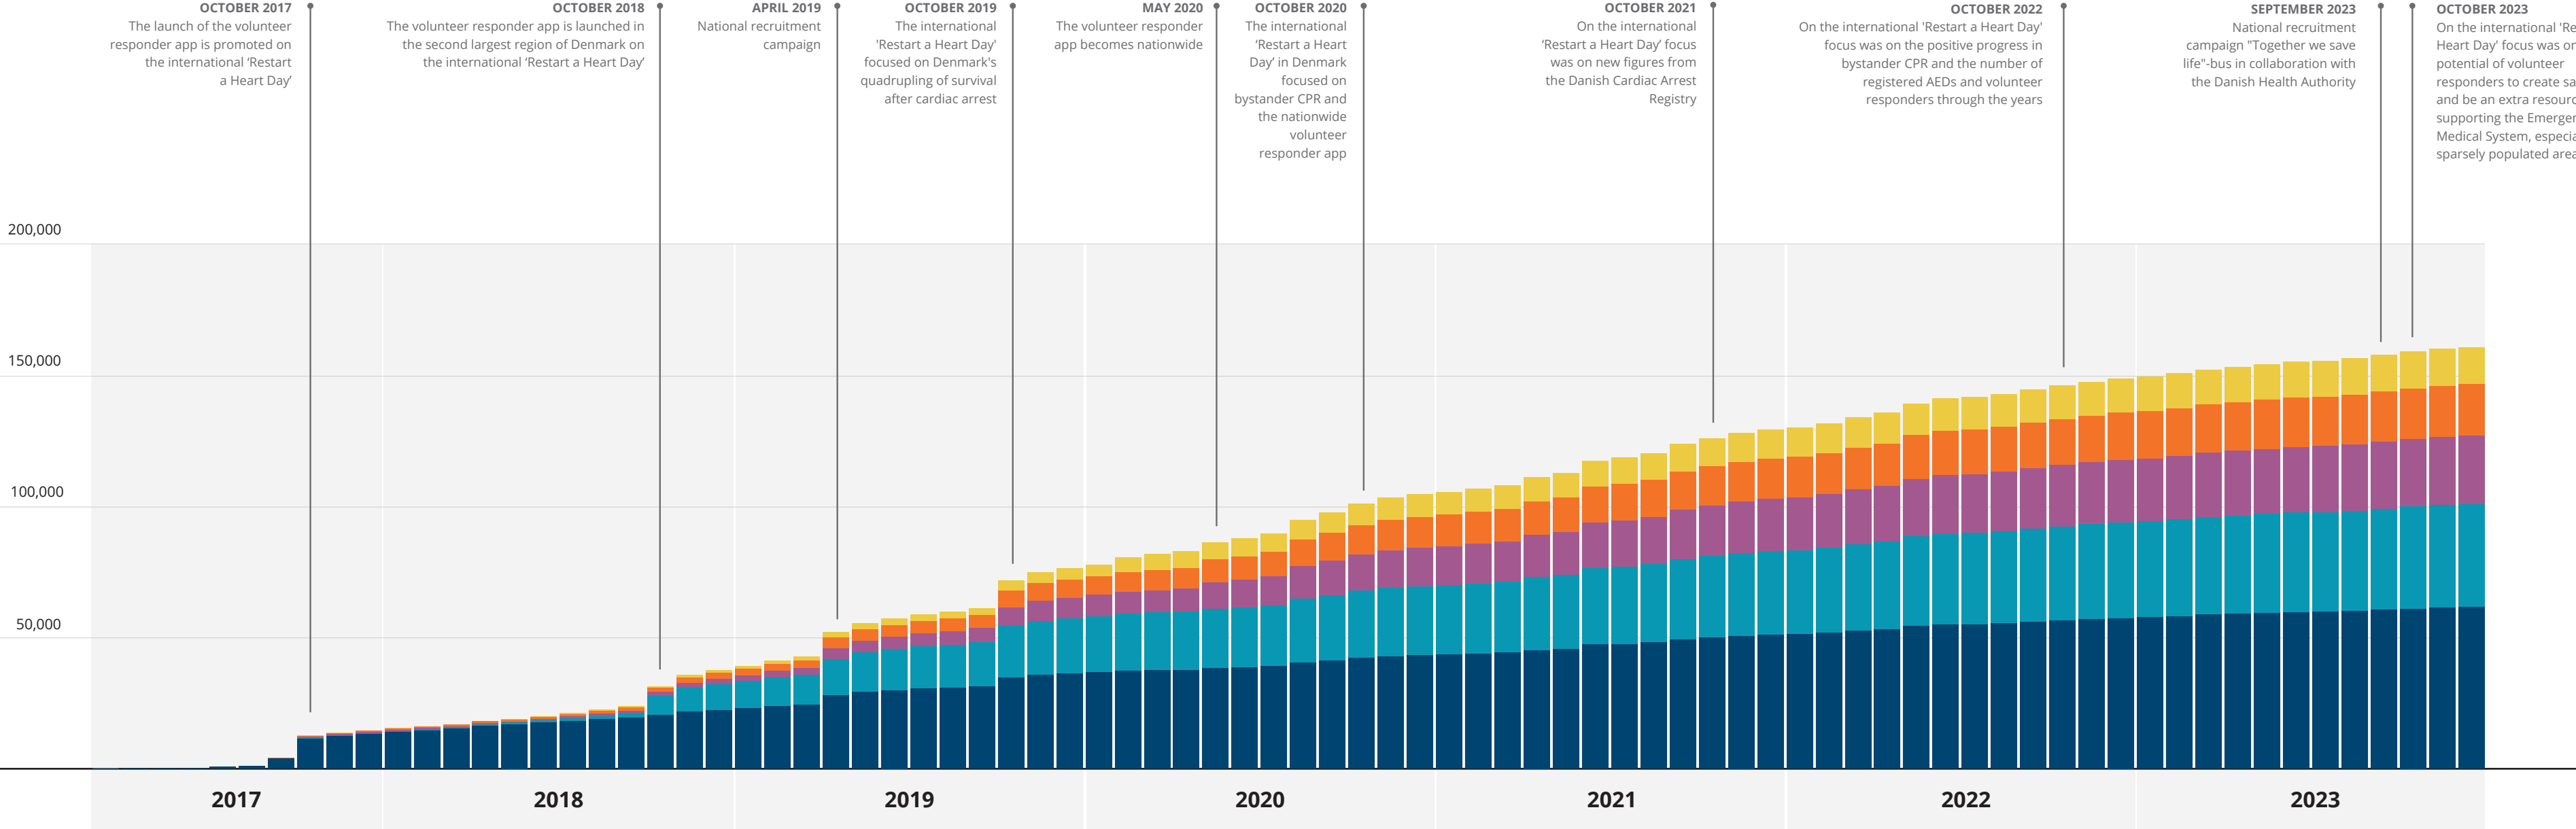

TrygFonden Volunteer Responder Application – Development in Registered Volunteer Responders 2017-2023

● CAPITAL REGION OF DENMARK
 ● CENTRAL DENMARK REGION
 ● REGION OF SOUTHERN DENMARK
 ● REGION ZEALAND
 ● NORTH DENMARK REGION

Updated December 31 2023

TrygFonden Volunteer Responder Application – Development in Registered Volunteer Responders 2017-2023

● TOTAL ● CAPITAL REGION OF DENMARK ● CENTRAL DENMARK REGION ● REGION OF SOUTHERN DENMARK ● REGION ZEALAND ● NORTH DENMARK REGION

Updated December 31 2023

TrygFonden Volunteer Responder Application – Net Growth in Number of Volunteer Responders 2017-2023

● TOTAL ● CAPITAL REGION OF DENMARK ● CENTRAL DENMARK REGION ● REGION OF SOUTHERN DENMARK ● REGION ZEALAND ● NORTH DENMARK REGION