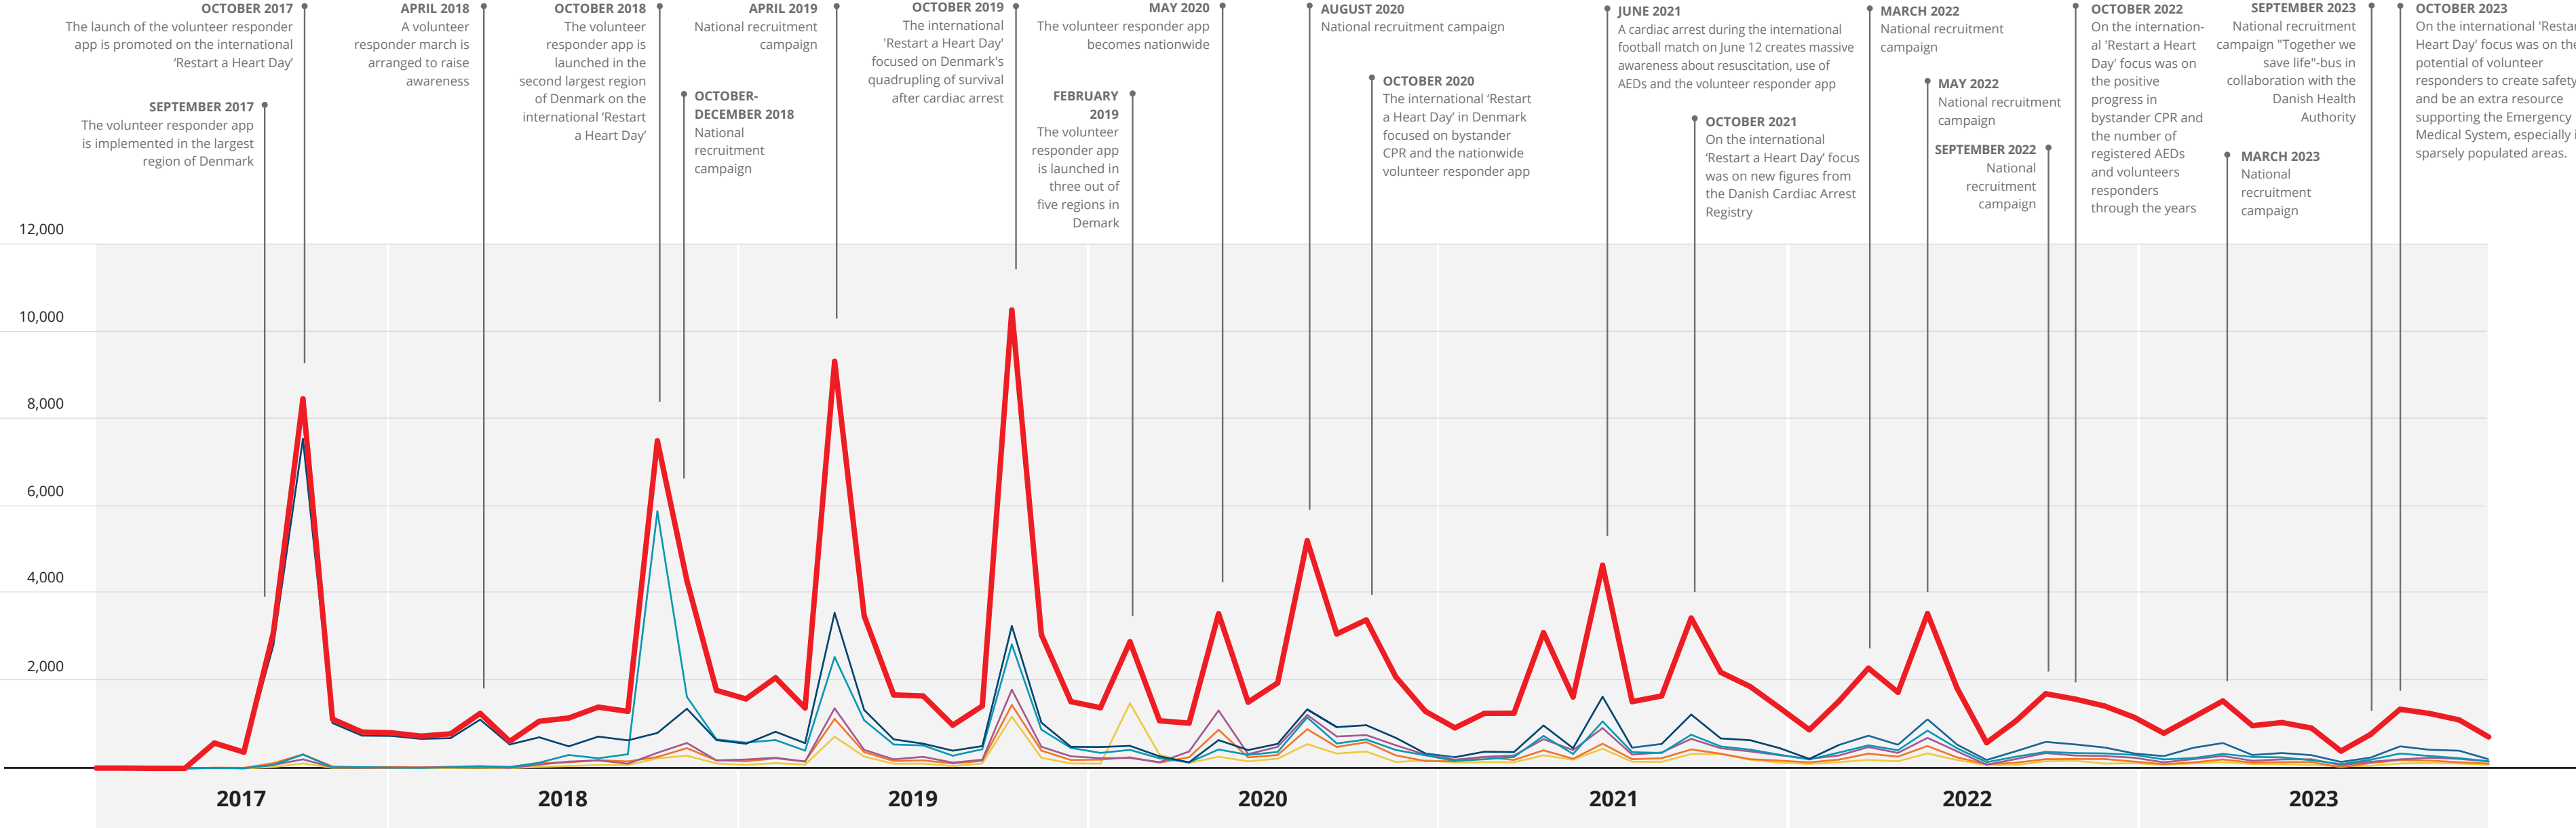

TrygFonden Volunteer Responder Application – Development in Registered Volunteer Responders 2017-2023

● CAPITAL REGION OF DENMARK
 ● CENTRAL DENMARK REGION
 ● REGION OF SOUTHERN DENMARK
 ● REGION ZEALAND
 ● NORTH DENMARK REGION

Updated December 31 2023

TrygFonden Volunteer Responder Application – Development in Registered Volunteer Responders 2017-2023

● TOTAL ● CAPITAL REGION OF DENMARK ● CENTRAL DENMARK REGION ● REGION OF SOUTHERN DENMARK ● REGION ZEALAND ● NORTH DENMARK REGION

Updated December 31 2023

TrygFonden Volunteer Responder Application – Net Growth in Number of Volunteer Responders 2017-2023

● TOTAL ● CAPITAL REGION OF DENMARK ● CENTRAL DENMARK REGION ● REGION OF SOUTHERN DENMARK ● REGION ZEALAND ● NORTH DENMARK REGION