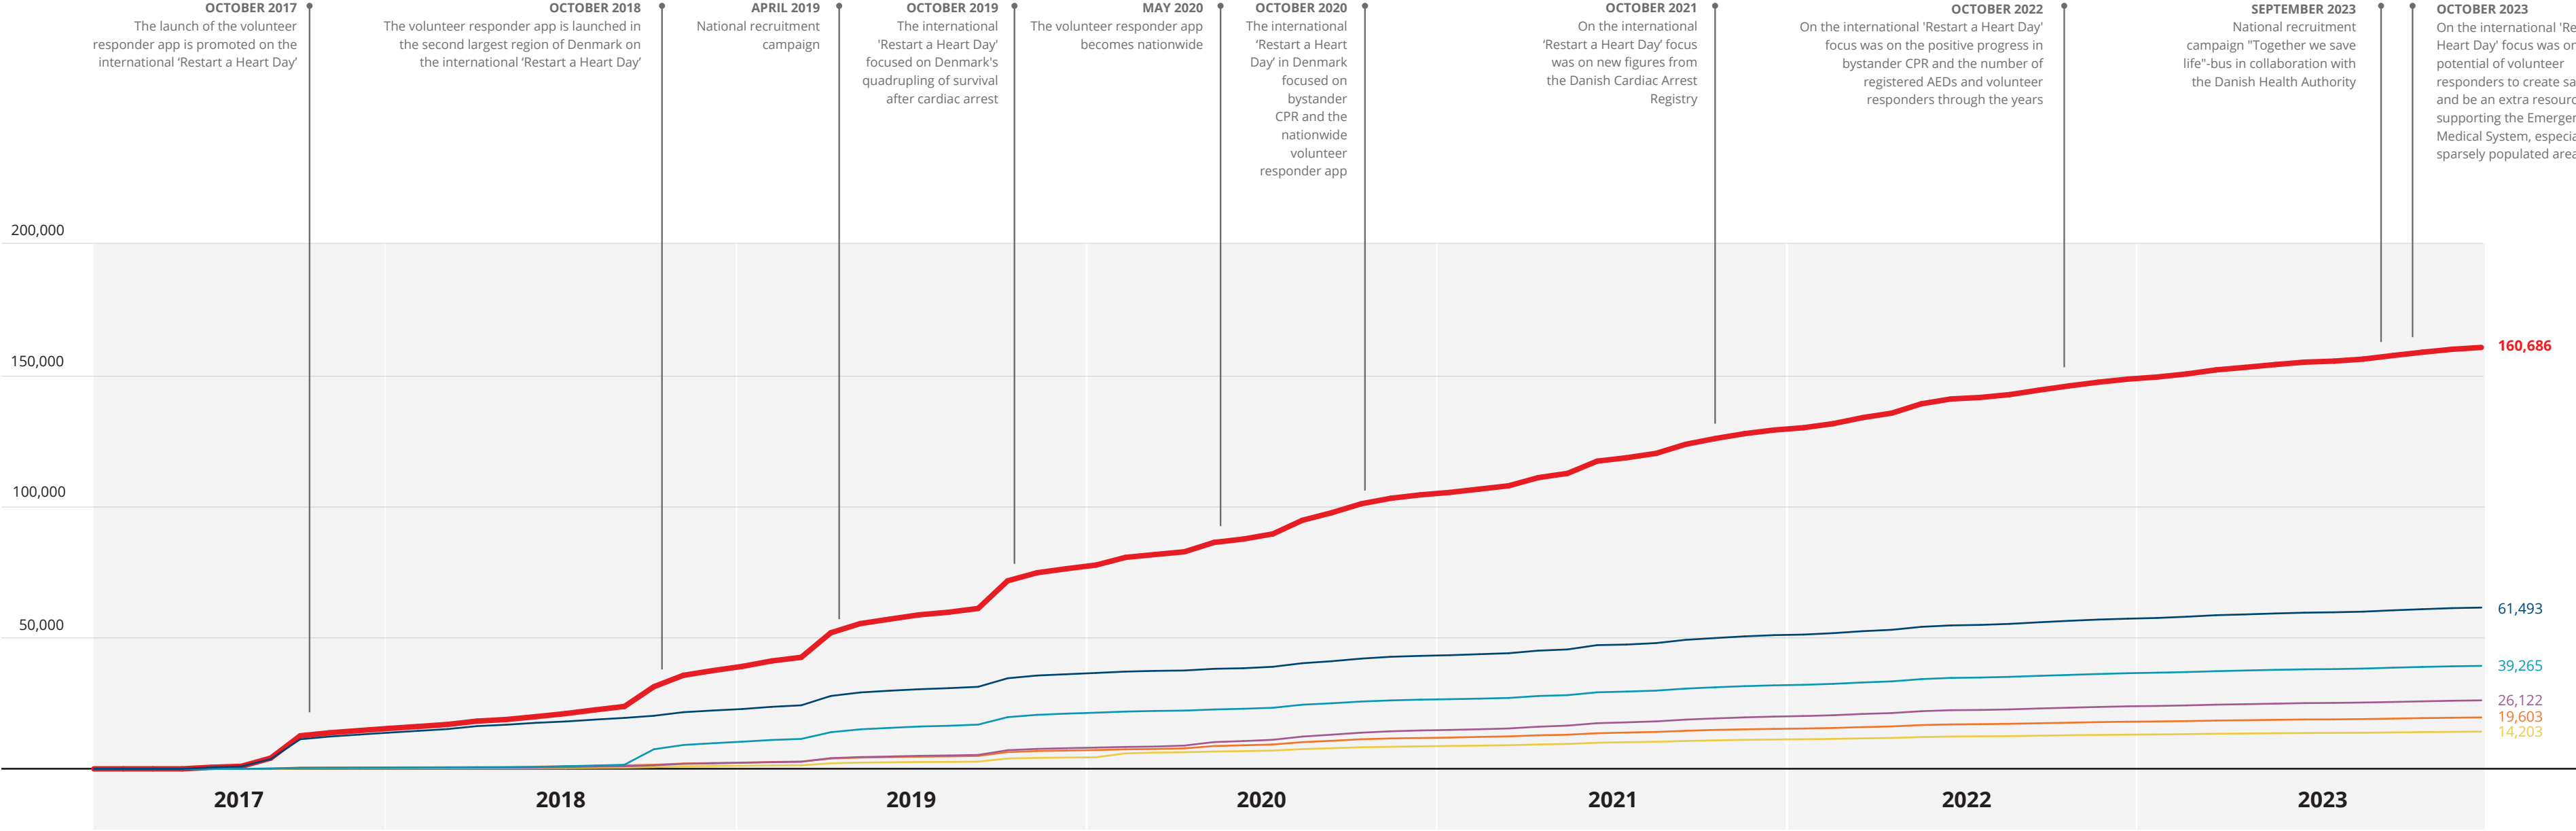

TrygFonden Volunteer Responder Application – Development in Registered Volunteer Responders 2017-2023

● CAPITAL REGION OF DENMARK
 ● CENTRAL DENMARK REGION
 ● REGION OF SOUTHERN DENMARK
 ● REGION ZEALAND
 ● NORTH DENMARK REGION

Updated December 31 2023

TrygFonden Volunteer Responder Application – Development in Registered Volunteer Responders 2017-2023

● TOTAL ● CAPITAL REGION OF DENMARK ● CENTRAL DENMARK REGION ● REGION OF SOUTHERN DENMARK ● REGION ZEALAND ● NORTH DENMARK REGION

Updated December 31 2023

TrygFonden Volunteer Responder Application – Net Growth in Number of Volunteer Responders 2017-2023

● TOTAL ● CAPITAL REGION OF DENMARK ● CENTRAL DENMARK REGION ● REGION OF SOUTHERN DENMARK ● REGION ZEALAND ● NORTH DENMARK REGION