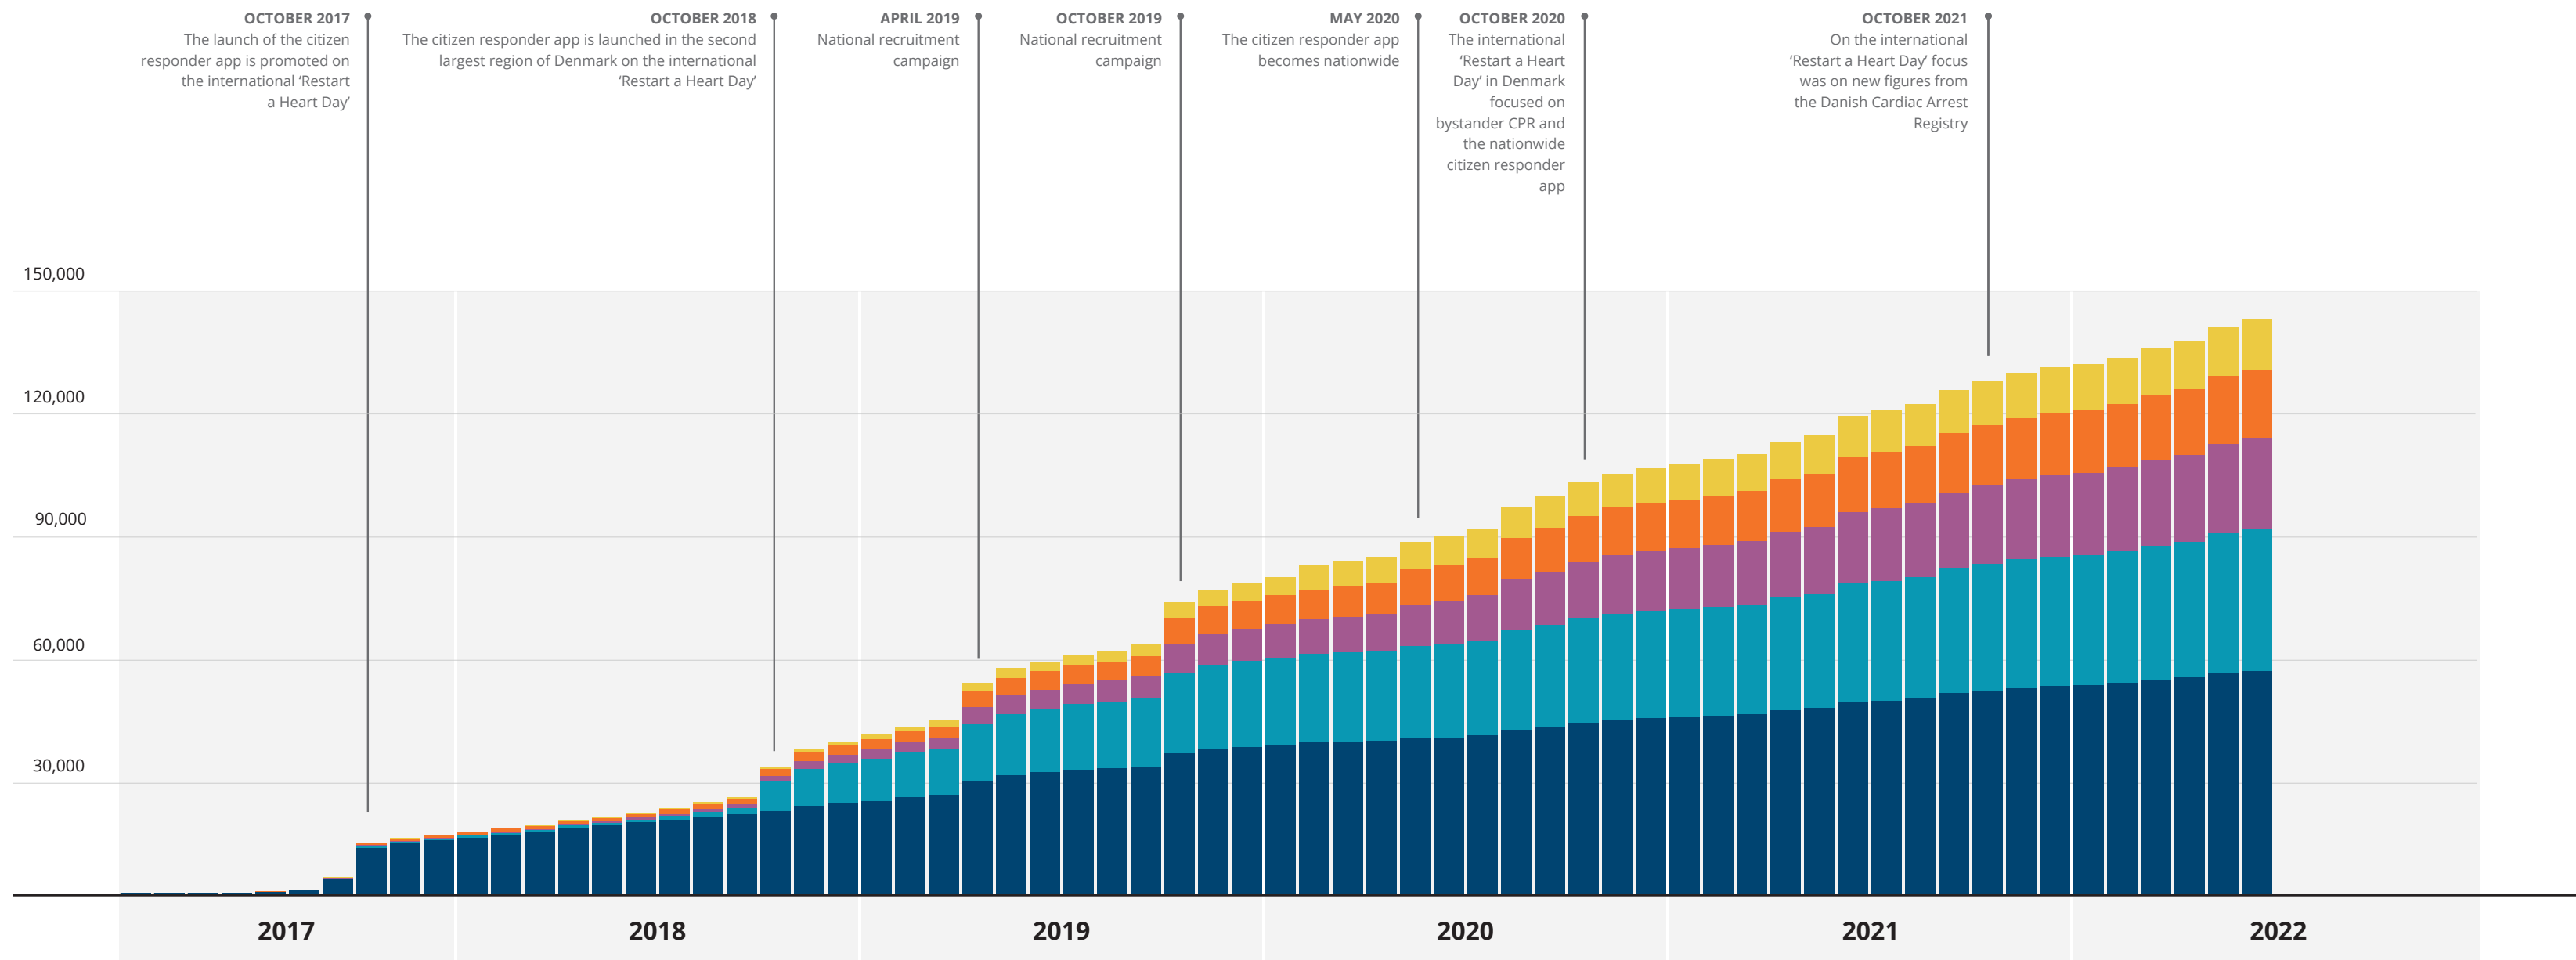

TrygFonden Citizen Responder Application – Development in Registered Citizen Responders 2017-2022

● CAPITAL REGION OF DENMARK
 ● CENTRAL DENMARK REGION
 ● REGION OF SOUTHERN DENMARK
 ● REGION ZEALAND
 ● NORTH DENMARK REGION

Updated June 30 2022

TrygFonden Citizen Responder Application – Development in Registered Citizen Responders 2017-2022

● TOTAL ● CAPITAL REGION OF DENMARK ● CENTRAL DENMARK REGION ● REGION OF SOUTHERN DENMARK ● REGION ZEALAND ● NORTH DENMARK REGION

Updated June 30 2022

TrygFonden Citizen Responder Application – Net growth in number of Citizen Responders 2017-2022

● TOTAL ● CAPITAL REGION OF DENMARK ● CENTRAL DENMARK REGION ● REGION OF SOUTHERN DENMARK ● REGION ZEALAND ● NORTH DENMARK REGION