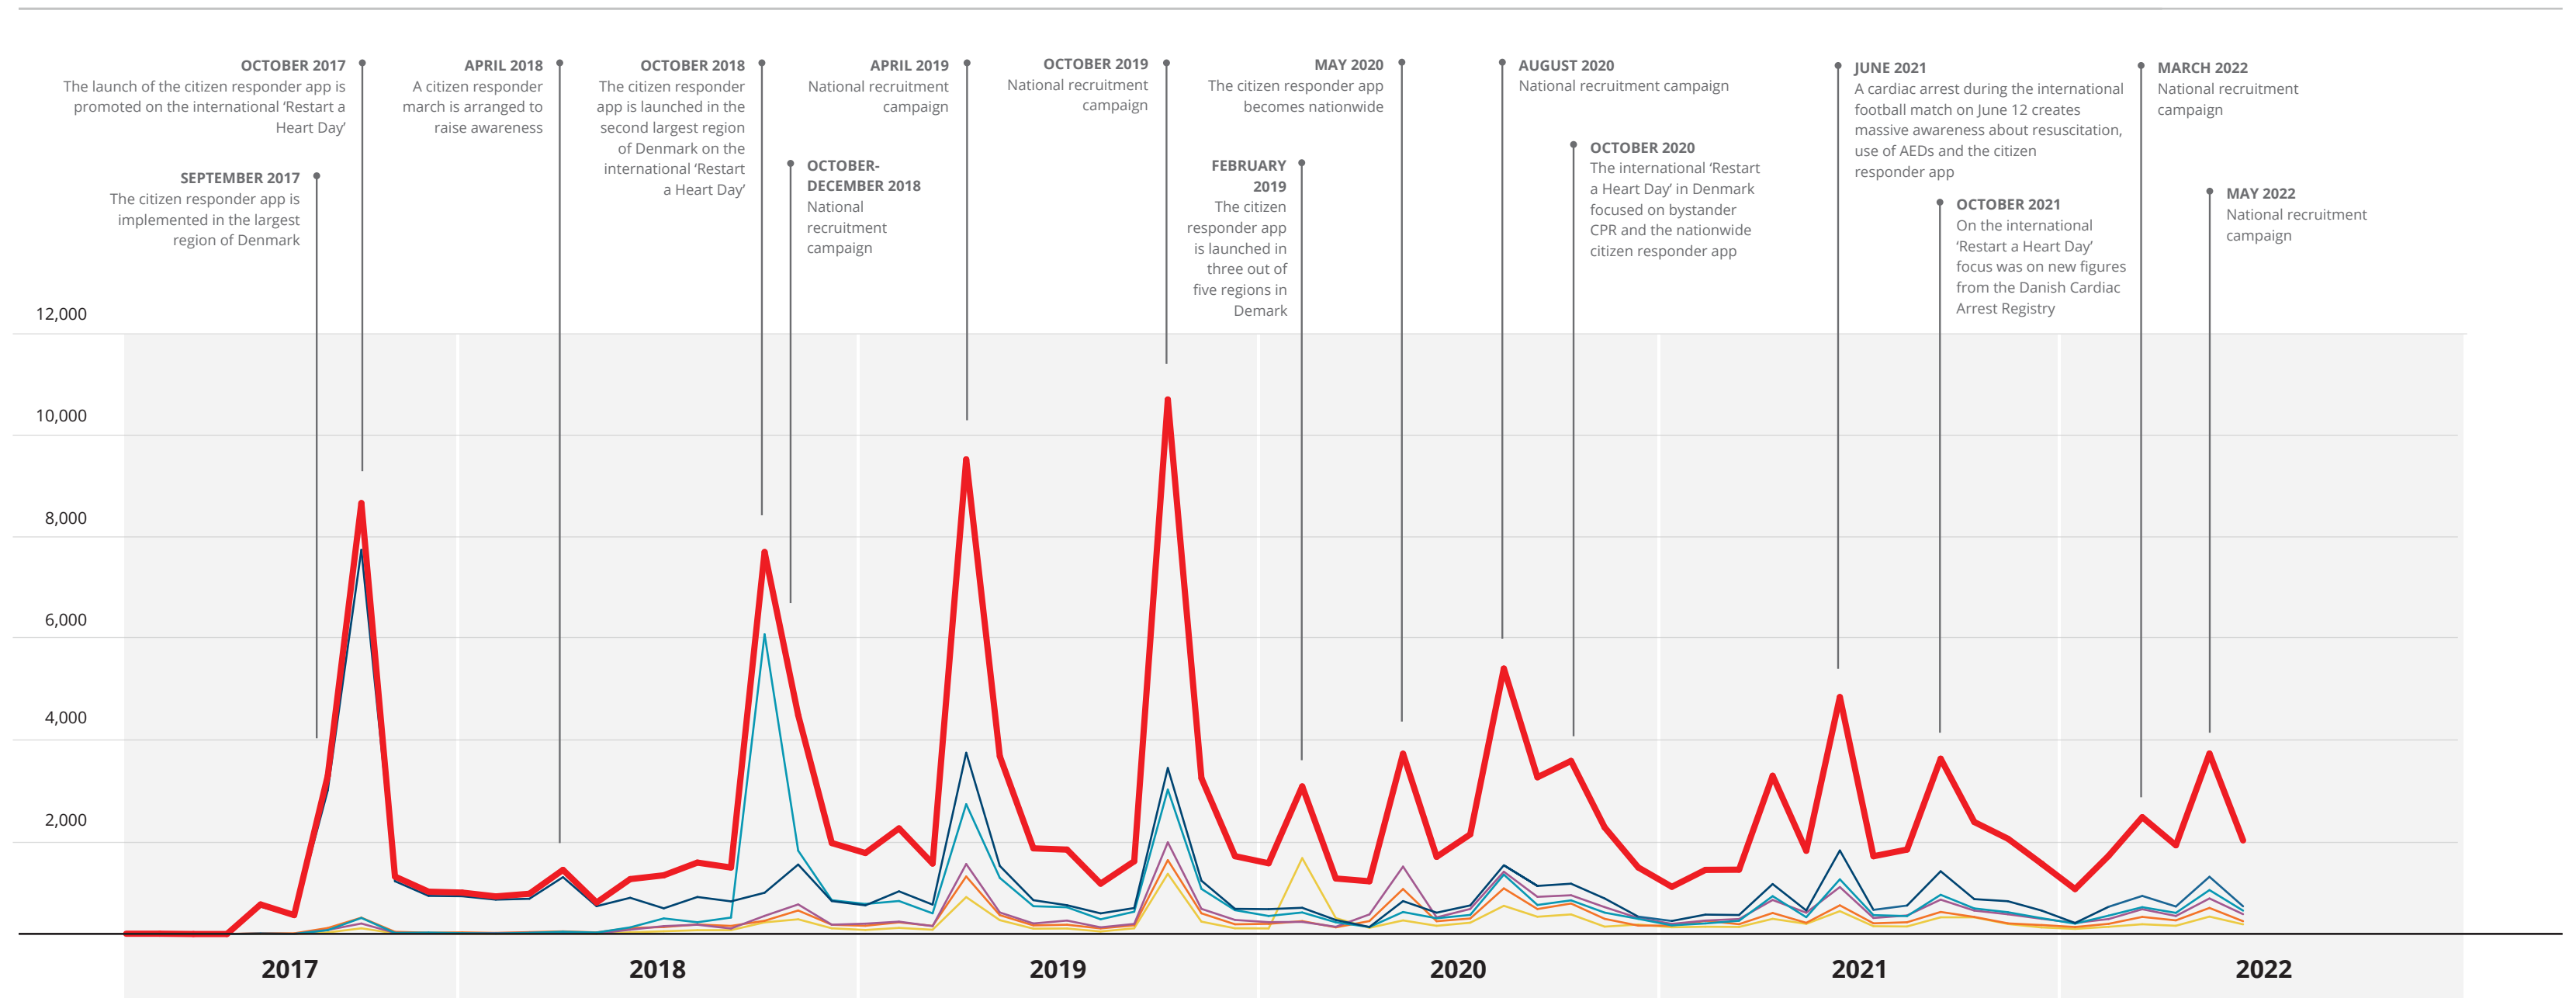

TrygFonden Citizen Responder Application – Development in Registered Citizen Responders 2017-2022

● CAPITAL REGION OF DENMARK
 ● CENTRAL DENMARK REGION
 ● REGION OF SOUTHERN DENMARK
 ● REGION ZEALAND
 ● NORTH DENMARK REGION

Updated June 30 2022

TrygFonden Citizen Responder Application – Development in Registered Citizen Responders 2017-2022

● TOTAL ● CAPITAL REGION OF DENMARK ● CENTRAL DENMARK REGION ● REGION OF SOUTHERN DENMARK ● REGION ZEALAND ● NORTH DENMARK REGION

Updated June 30 2022

TrygFonden Citizen Responder Application – Net growth in number of Citizen Responders 2017-2022

● TOTAL ● CAPITAL REGION OF DENMARK ● CENTRAL DENMARK REGION ● REGION OF SOUTHERN DENMARK ● REGION ZEALAND ● NORTH DENMARK REGION