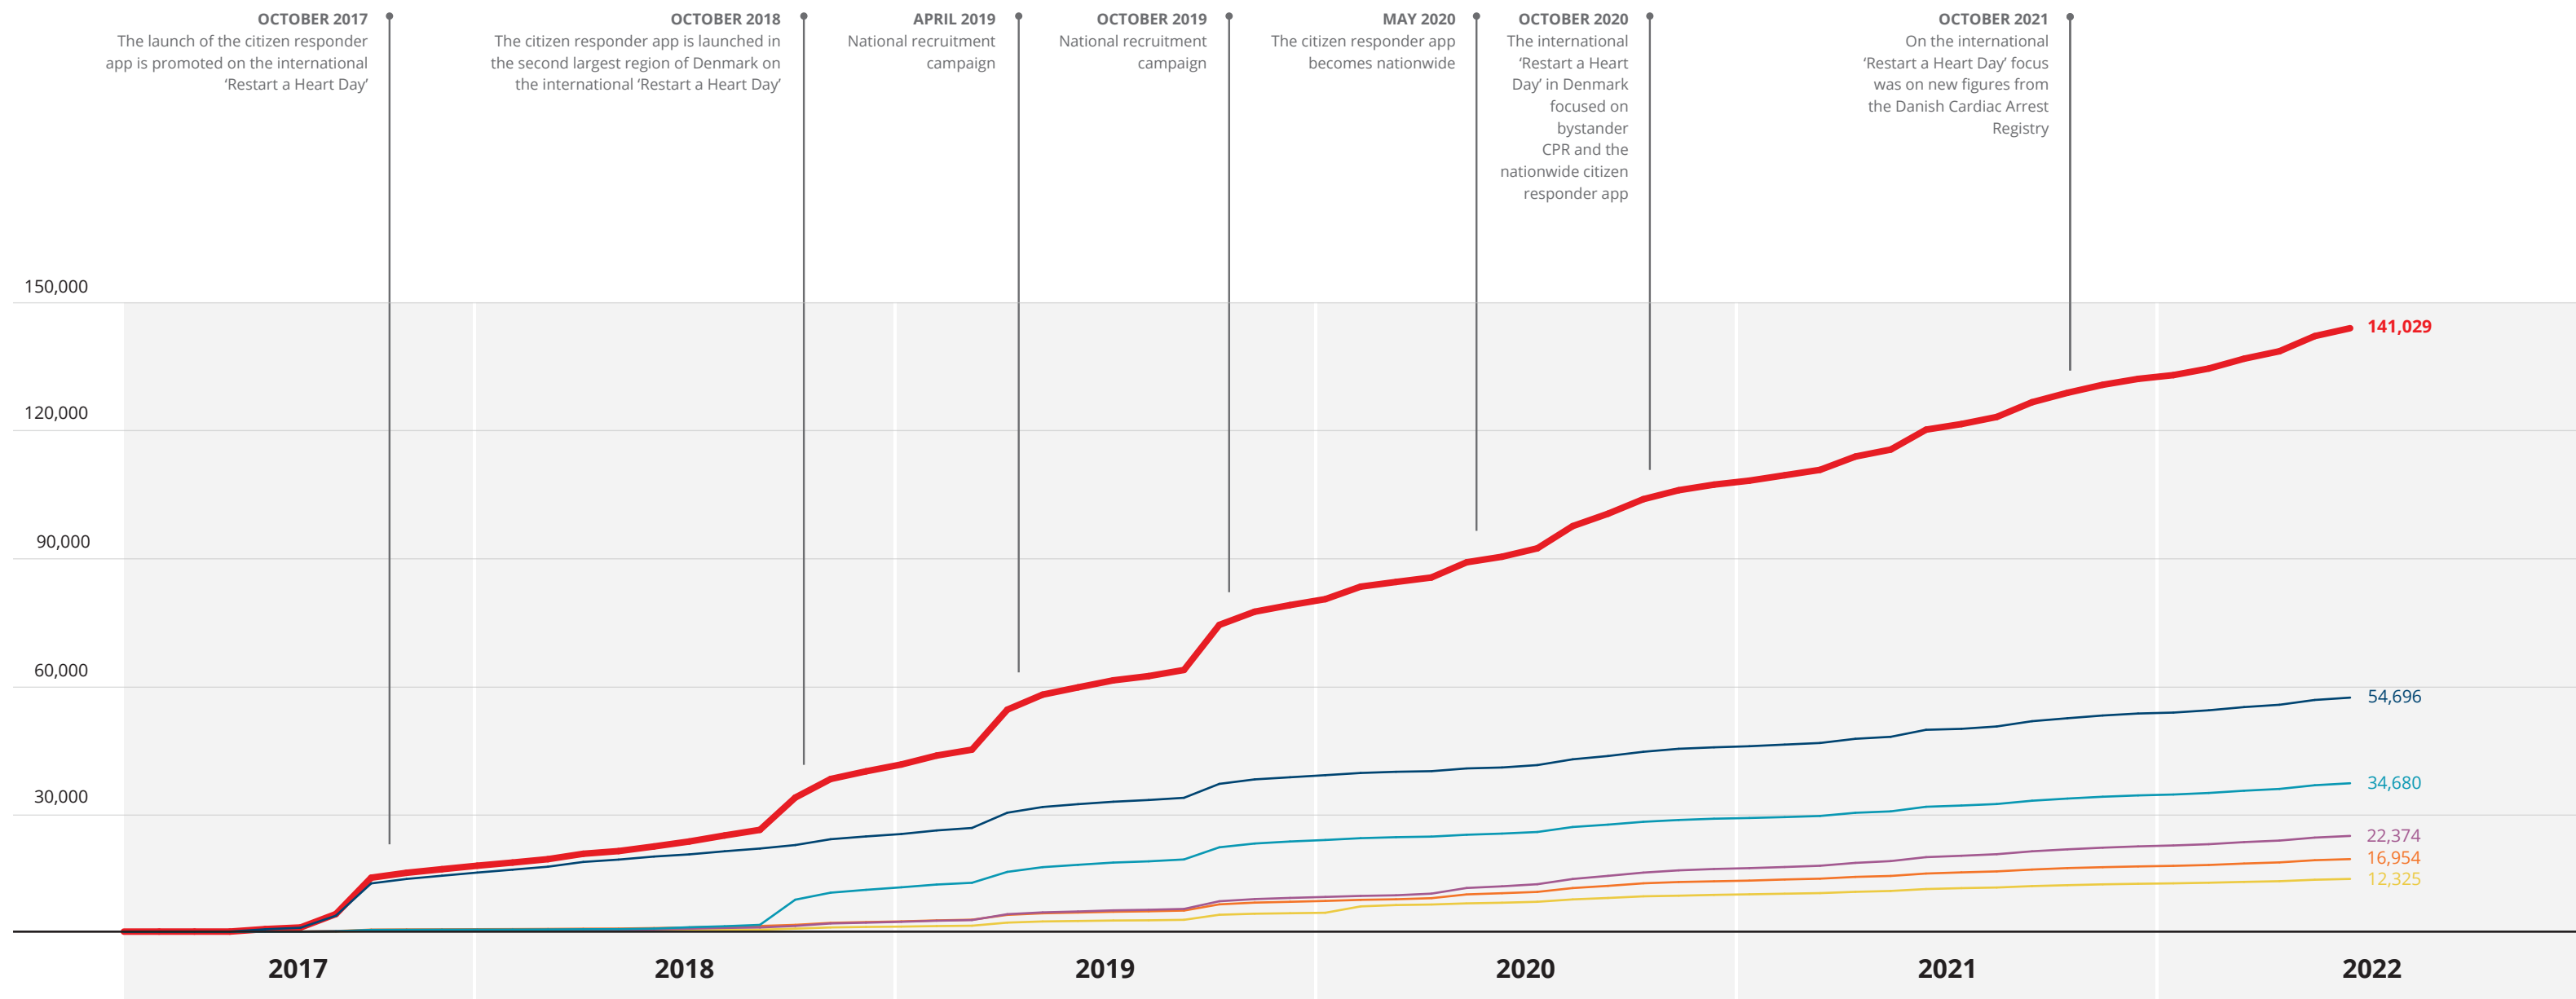

TrygFonden Citizen Responder Application – Development in Registered Citizen Responders 2017-2022

● CAPITAL REGION OF DENMARK
 ● CENTRAL DENMARK REGION
 ● REGION OF SOUTHERN DENMARK
 ● REGION ZEALAND
 ● NORTH DENMARK REGION

Updated June 30 2022

TrygFonden Citizen Responder Application – Development in Registered Citizen Responders 2017-2022

● TOTAL ● CAPITAL REGION OF DENMARK ● CENTRAL DENMARK REGION ● REGION OF SOUTHERN DENMARK ● REGION ZEALAND ● NORTH DENMARK REGION

Updated June 30 2022

TrygFonden Citizen Responder Application – Net growth in number of Citizen Responders 2017-2022

● TOTAL ● CAPITAL REGION OF DENMARK ● CENTRAL DENMARK REGION ● REGION OF SOUTHERN DENMARK ● REGION ZEALAND ● NORTH DENMARK REGION