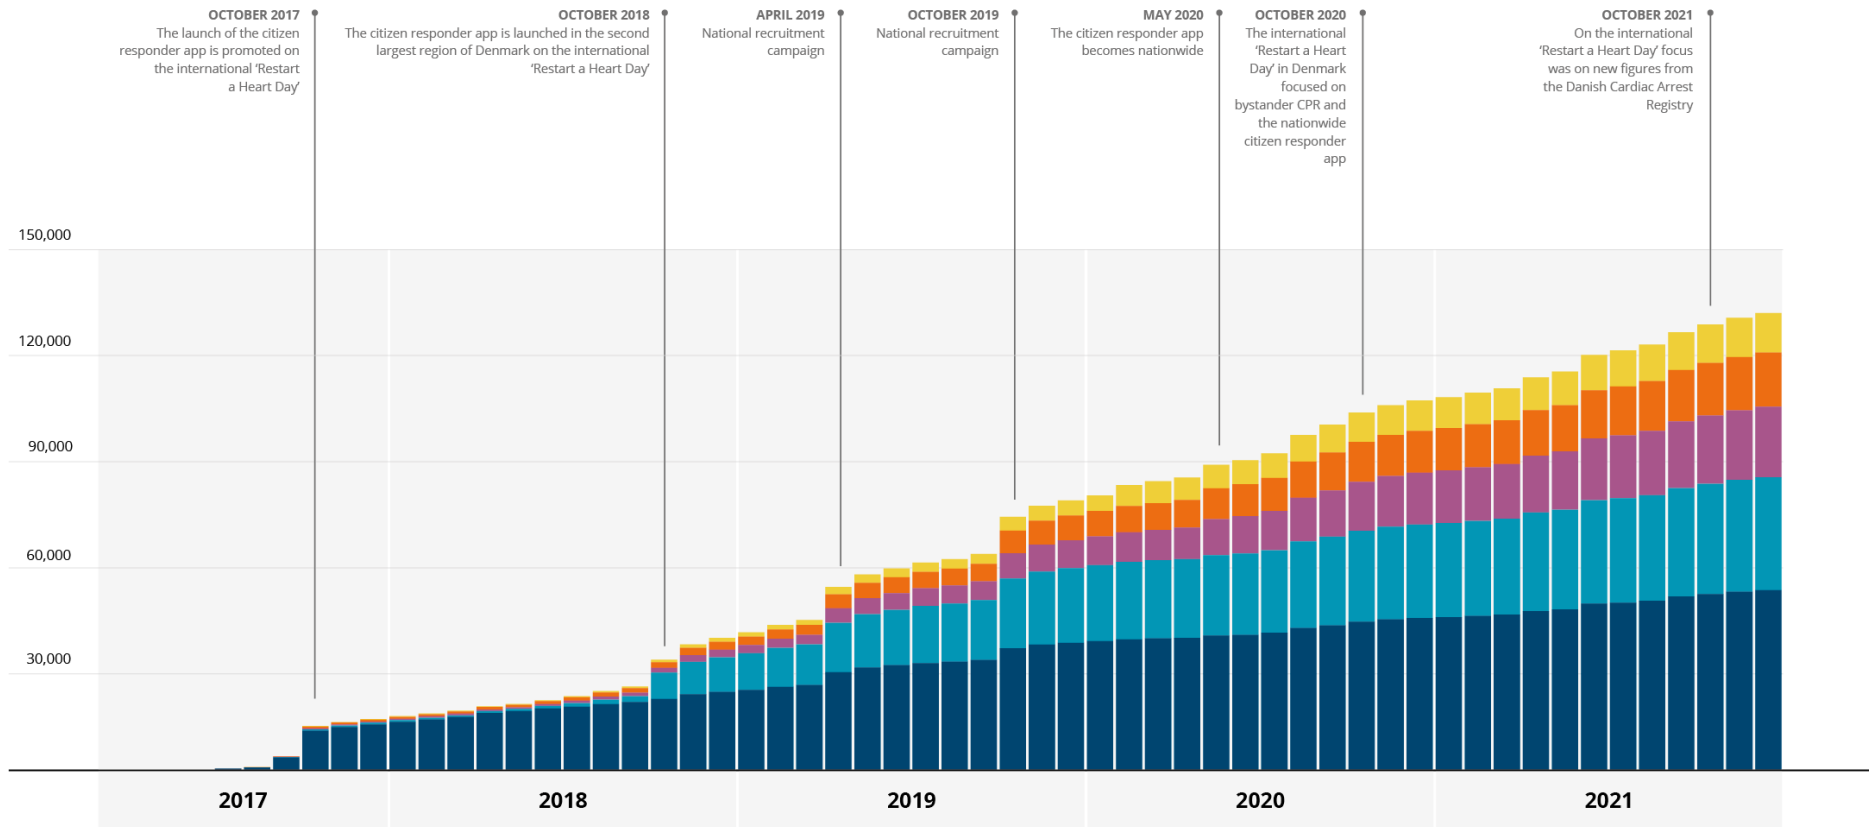

TrygFonden Citizen Responder Application – Development in Registered Citizen Responders 2017-2021

● CAPITAL REGION OF DENMARK
 ● CENTRAL DENMARK REGION
 ● REGION OF SOUTHERN DENMARK
 ● REGION ZEALAND
 ● NORTH DENMARK REGION

Updated December 31 2021

TrygFonden Citizen Responder Application – Development in Registered Citizen Responders 2017-2021

● TOTAL ● CAPITAL REGION OF DENMARK ● CENTRAL DENMARK REGION ● REGION OF SOUTHERN DENMARK ● REGION ZEALAND ● NORTH DENMARK REGION