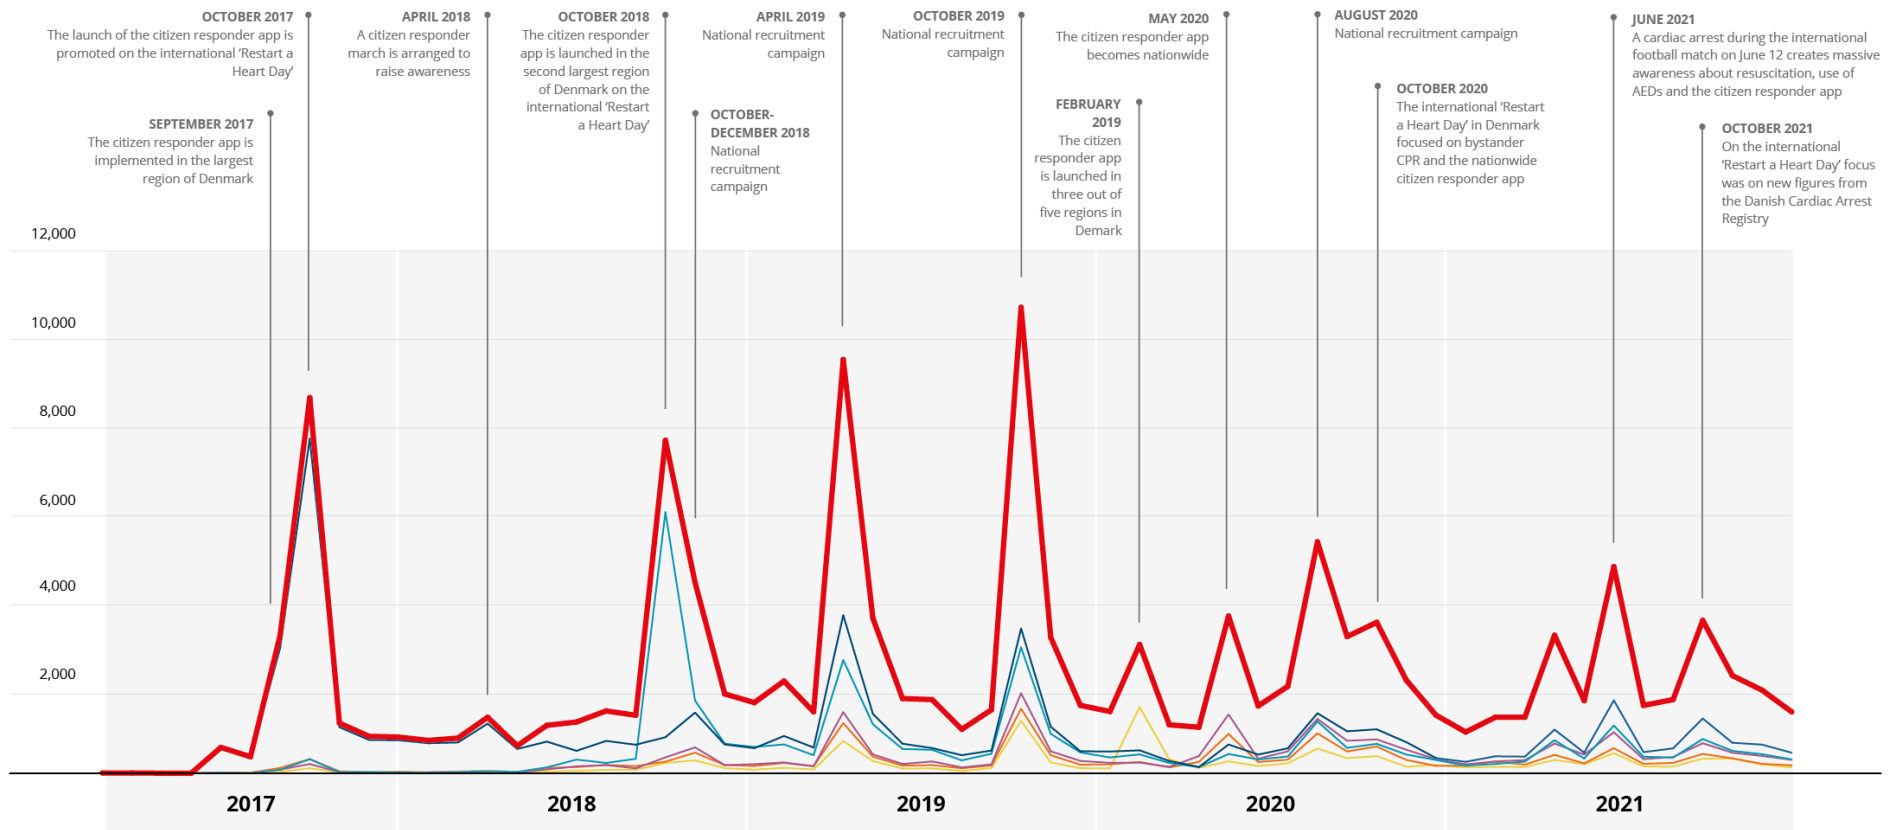

TrygFonden Citizen Responder Application – Development in Registered Citizen Responders 2017-2021

● CAPITAL REGION OF DENMARK
 ● CENTRAL DENMARK REGION
 ● REGION OF SOUTHERN DENMARK
 ● REGION ZEALAND
 ● NORTH DENMARK REGION

Updated December 31 2021

TrygFonden Citizen Responder Application – Development in Registered Citizen Responders 2017-2021

● TOTAL ● CAPITAL REGION OF DENMARK ● CENTRAL DENMARK REGION ● REGION OF SOUTHERN DENMARK ● REGION ZEALAND ● NORTH DENMARK REGION

Updated December 31 2021

TrygFonden Citizen Responder Application – Net growth in number of Citizen Responders 2017-2021

● TOTAL ● CAPITAL REGION OF DENMARK ● CENTRAL DENMARK REGION ● REGION OF SOUTHERN DENMARK ● REGION ZEALAND ● NORTH DENMARK REGION