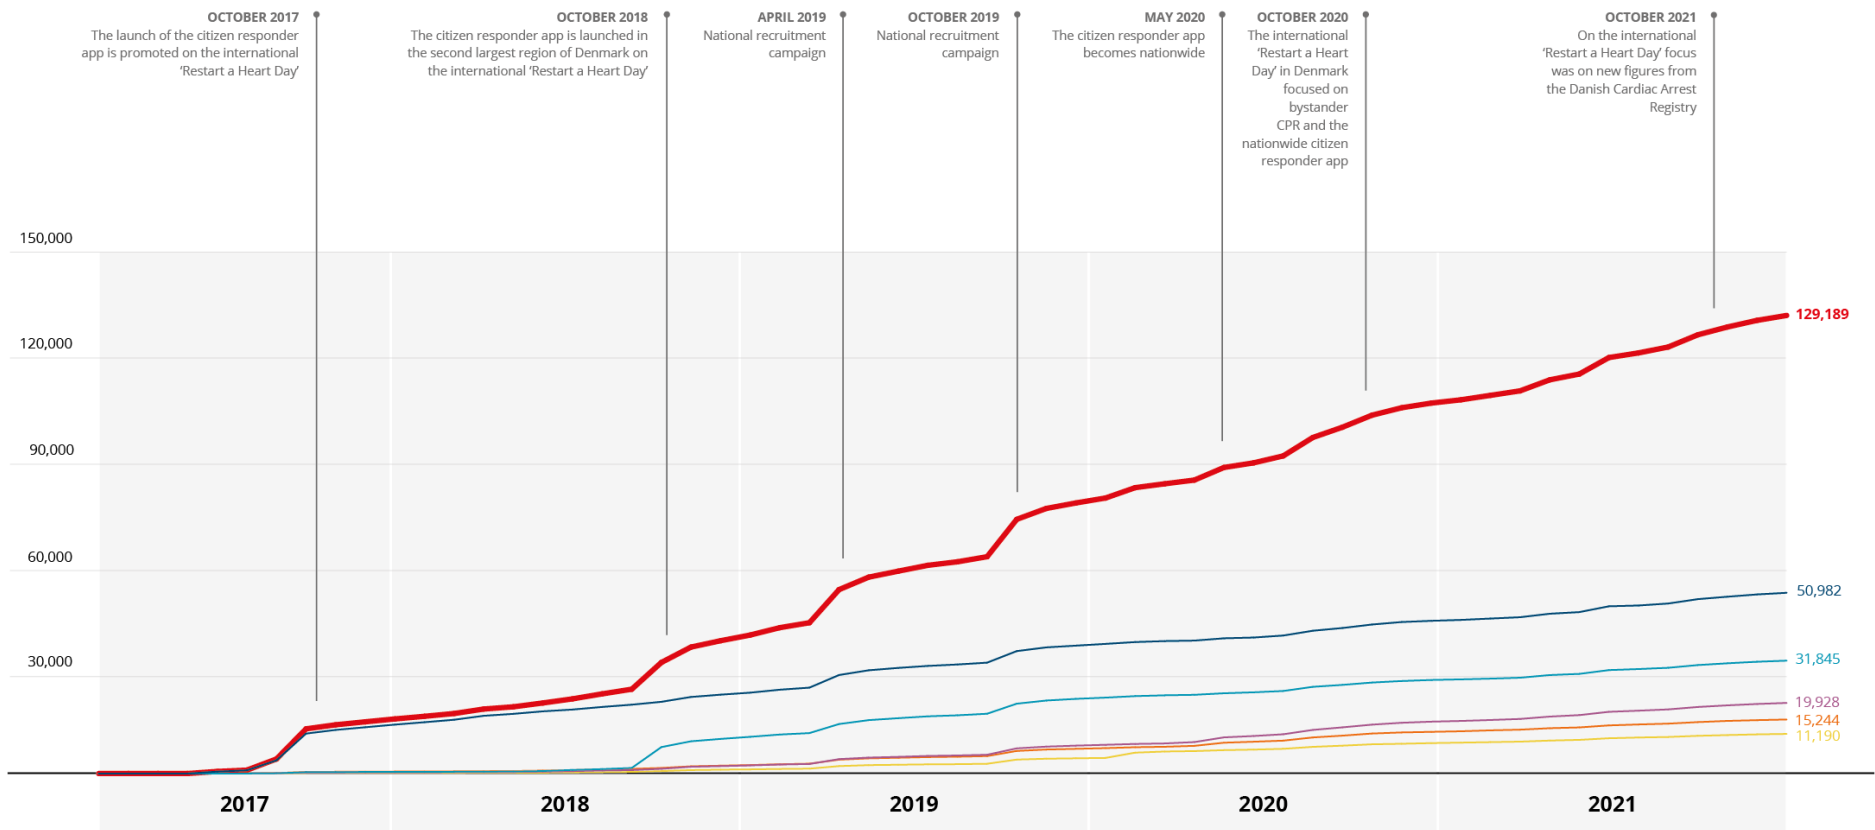

TrygFonden Citizen Responder Application – Development in Registered Citizen Responders 2017-2021

● CAPITAL REGION OF DENMARK
 ● CENTRAL DENMARK REGION
 ● REGION OF SOUTHERN DENMARK
 ● REGION ZEALAND
 ● NORTH DENMARK REGION

Updated December 31 2021

TrygFonden Citizen Responder Application – Development in Registered Citizen Responders 2017-2021

● TOTAL ● CAPITAL REGION OF DENMARK ● CENTRAL DENMARK REGION ● REGION OF SOUTHERN DENMARK ● REGION ZEALAND ● NORTH DENMARK REGION