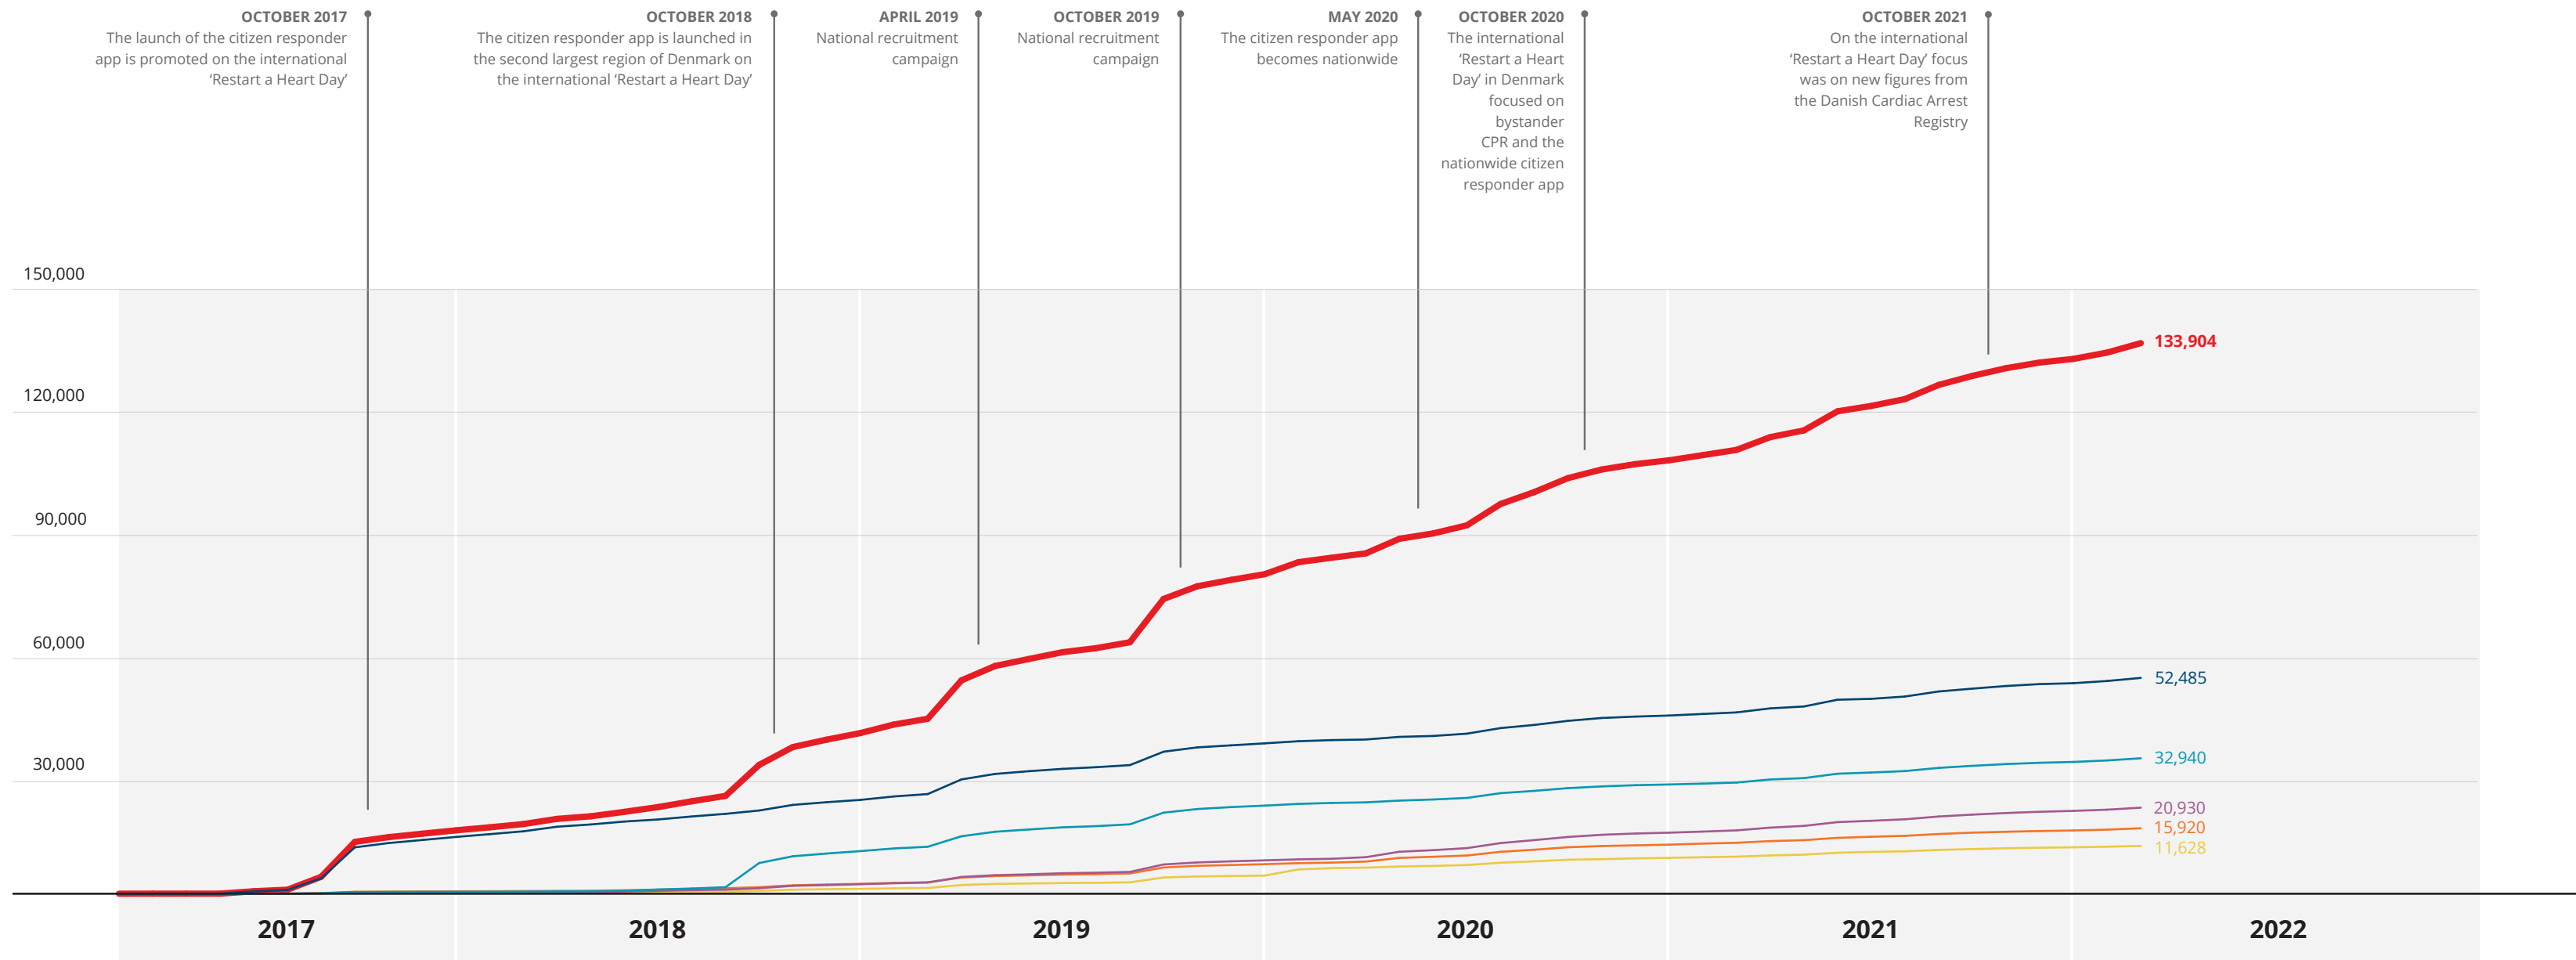

TrygFonden Citizen Responder Application – Development in Registered Citizen Responders 2017-2022

● CAPITAL REGION OF DENMARK
 ● CENTRAL DENMARK REGION
 ● REGION OF SOUTHERN DENMARK
 ● REGION ZEALAND
 ● NORTH DENMARK REGION

Updated March 31 2022

TrygFonden Citizen Responder Application – Development in Registered Citizen Responders 2017-2022

● TOTAL
 ● CAPITAL REGION OF DENMARK
 ● CENTRAL DENMARK REGION
 ● REGION OF SOUTHERN DENMARK
 ● REGION ZEALAND
 ● NORTH DENMARK REGION

Updated March 31 2022

TrygFonden Citizen Responder Application – Net growth in number of Citizen Responders 2017-2022

● TOTAL
 ● CAPITAL REGION OF DENMARK
 ● CENTRAL DENMARK REGION
 ● REGION OF SOUTHERN DENMARK
 ● REGION ZEALAND
 ● NORTH DENMARK REGION