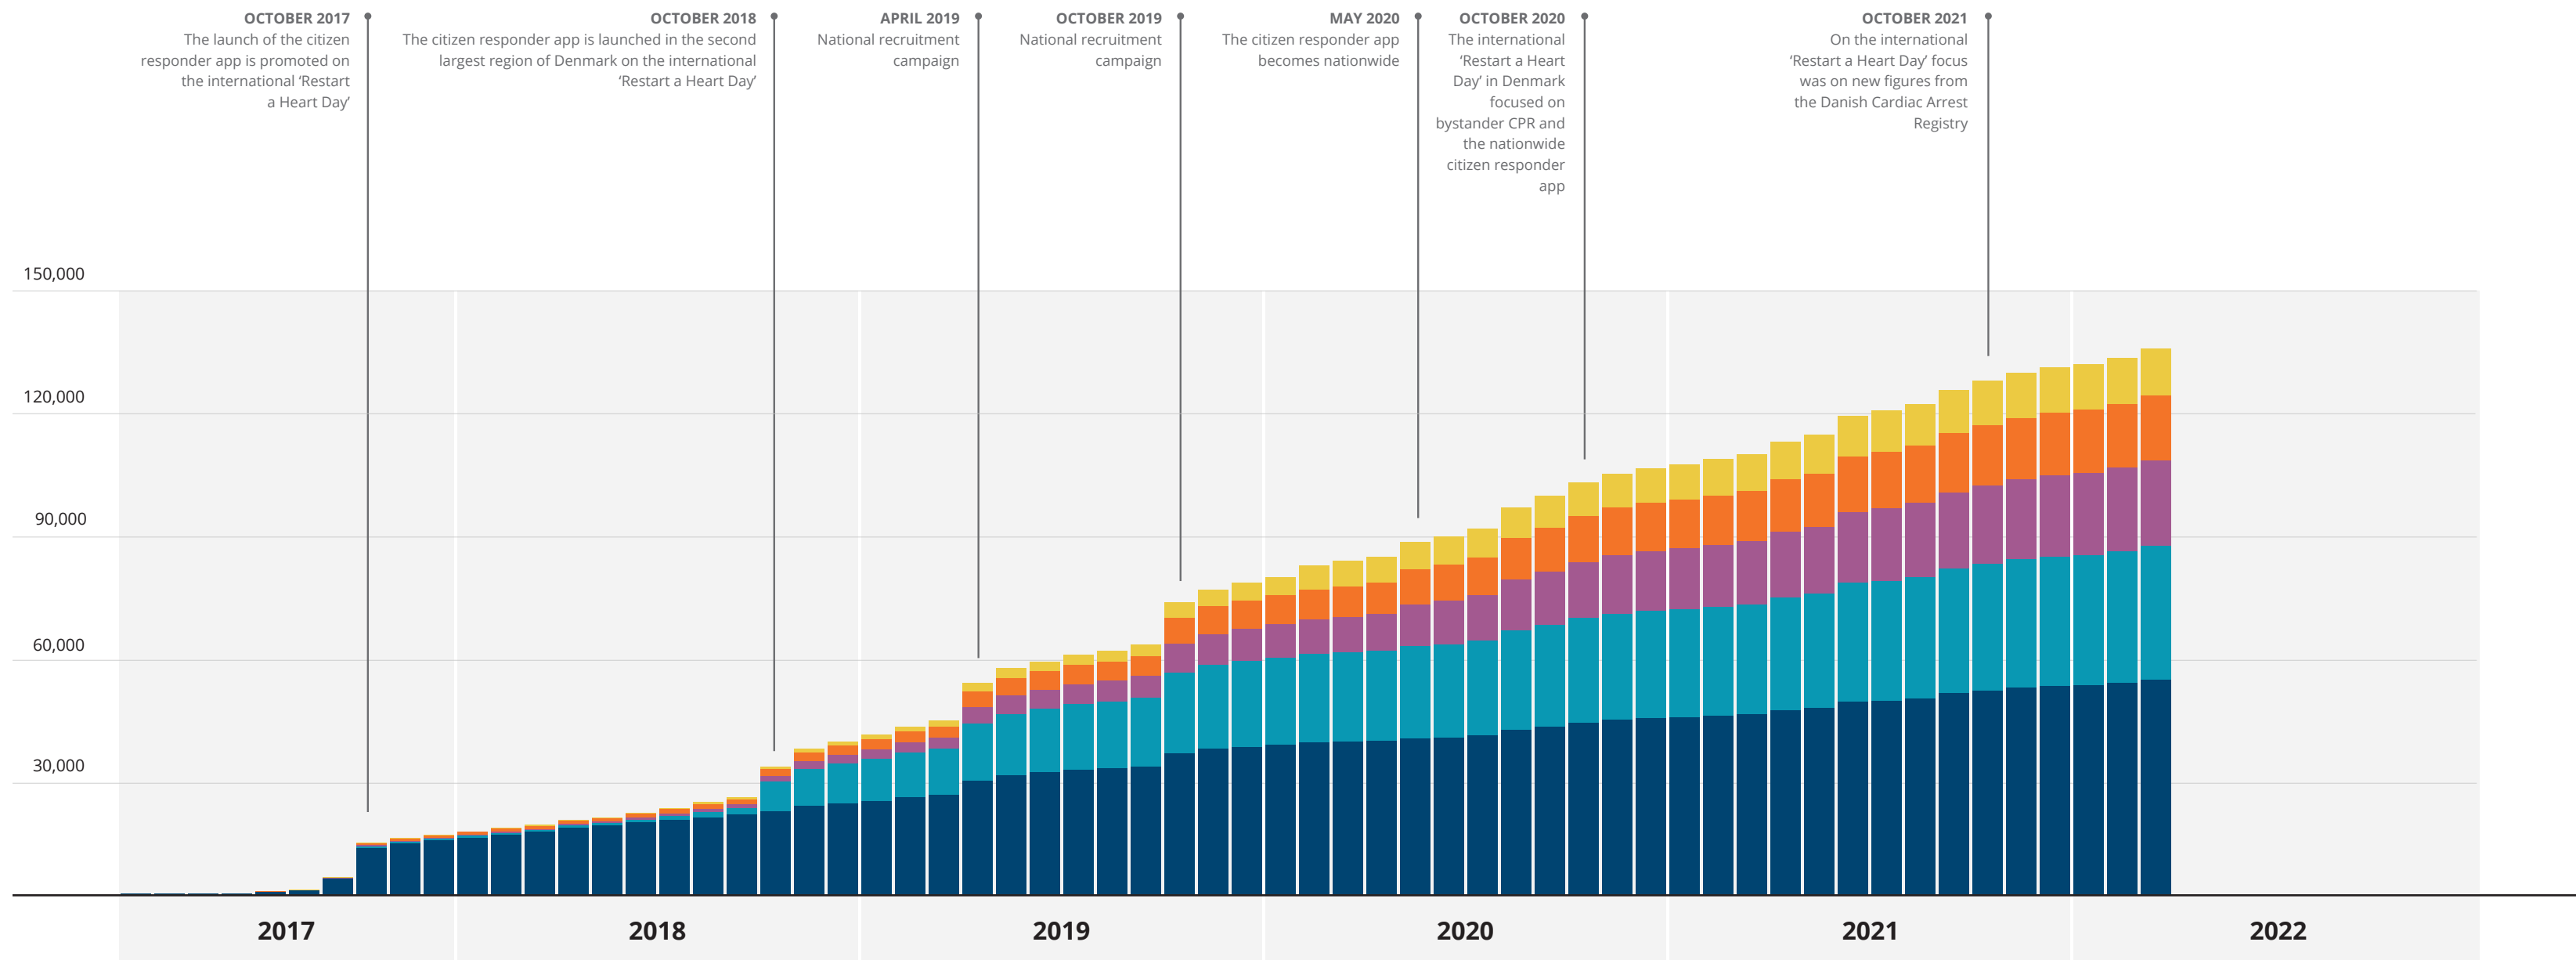

TrygFonden Citizen Responder Application – Development in Registered Citizen Responders 2017-2022

● CAPITAL REGION OF DENMARK
 ● CENTRAL DENMARK REGION
 ● REGION OF SOUTHERN DENMARK
 ● REGION ZEALAND
 ● NORTH DENMARK REGION

Updated March 31 2022

TrygFonden Citizen Responder Application – Development in Registered Citizen Responders 2017-2022

● TOTAL
 ● CAPITAL REGION OF DENMARK
 ● CENTRAL DENMARK REGION
 ● REGION OF SOUTHERN DENMARK
 ● REGION ZEALAND
 ● NORTH DENMARK REGION

Updated March 31 2022

TrygFonden Citizen Responder Application – Net growth in number of Citizen Responders 2017-2022

● TOTAL
 ● CAPITAL REGION OF DENMARK
 ● CENTRAL DENMARK REGION
 ● REGION OF SOUTHERN DENMARK
 ● REGION ZEALAND
 ● NORTH DENMARK REGION