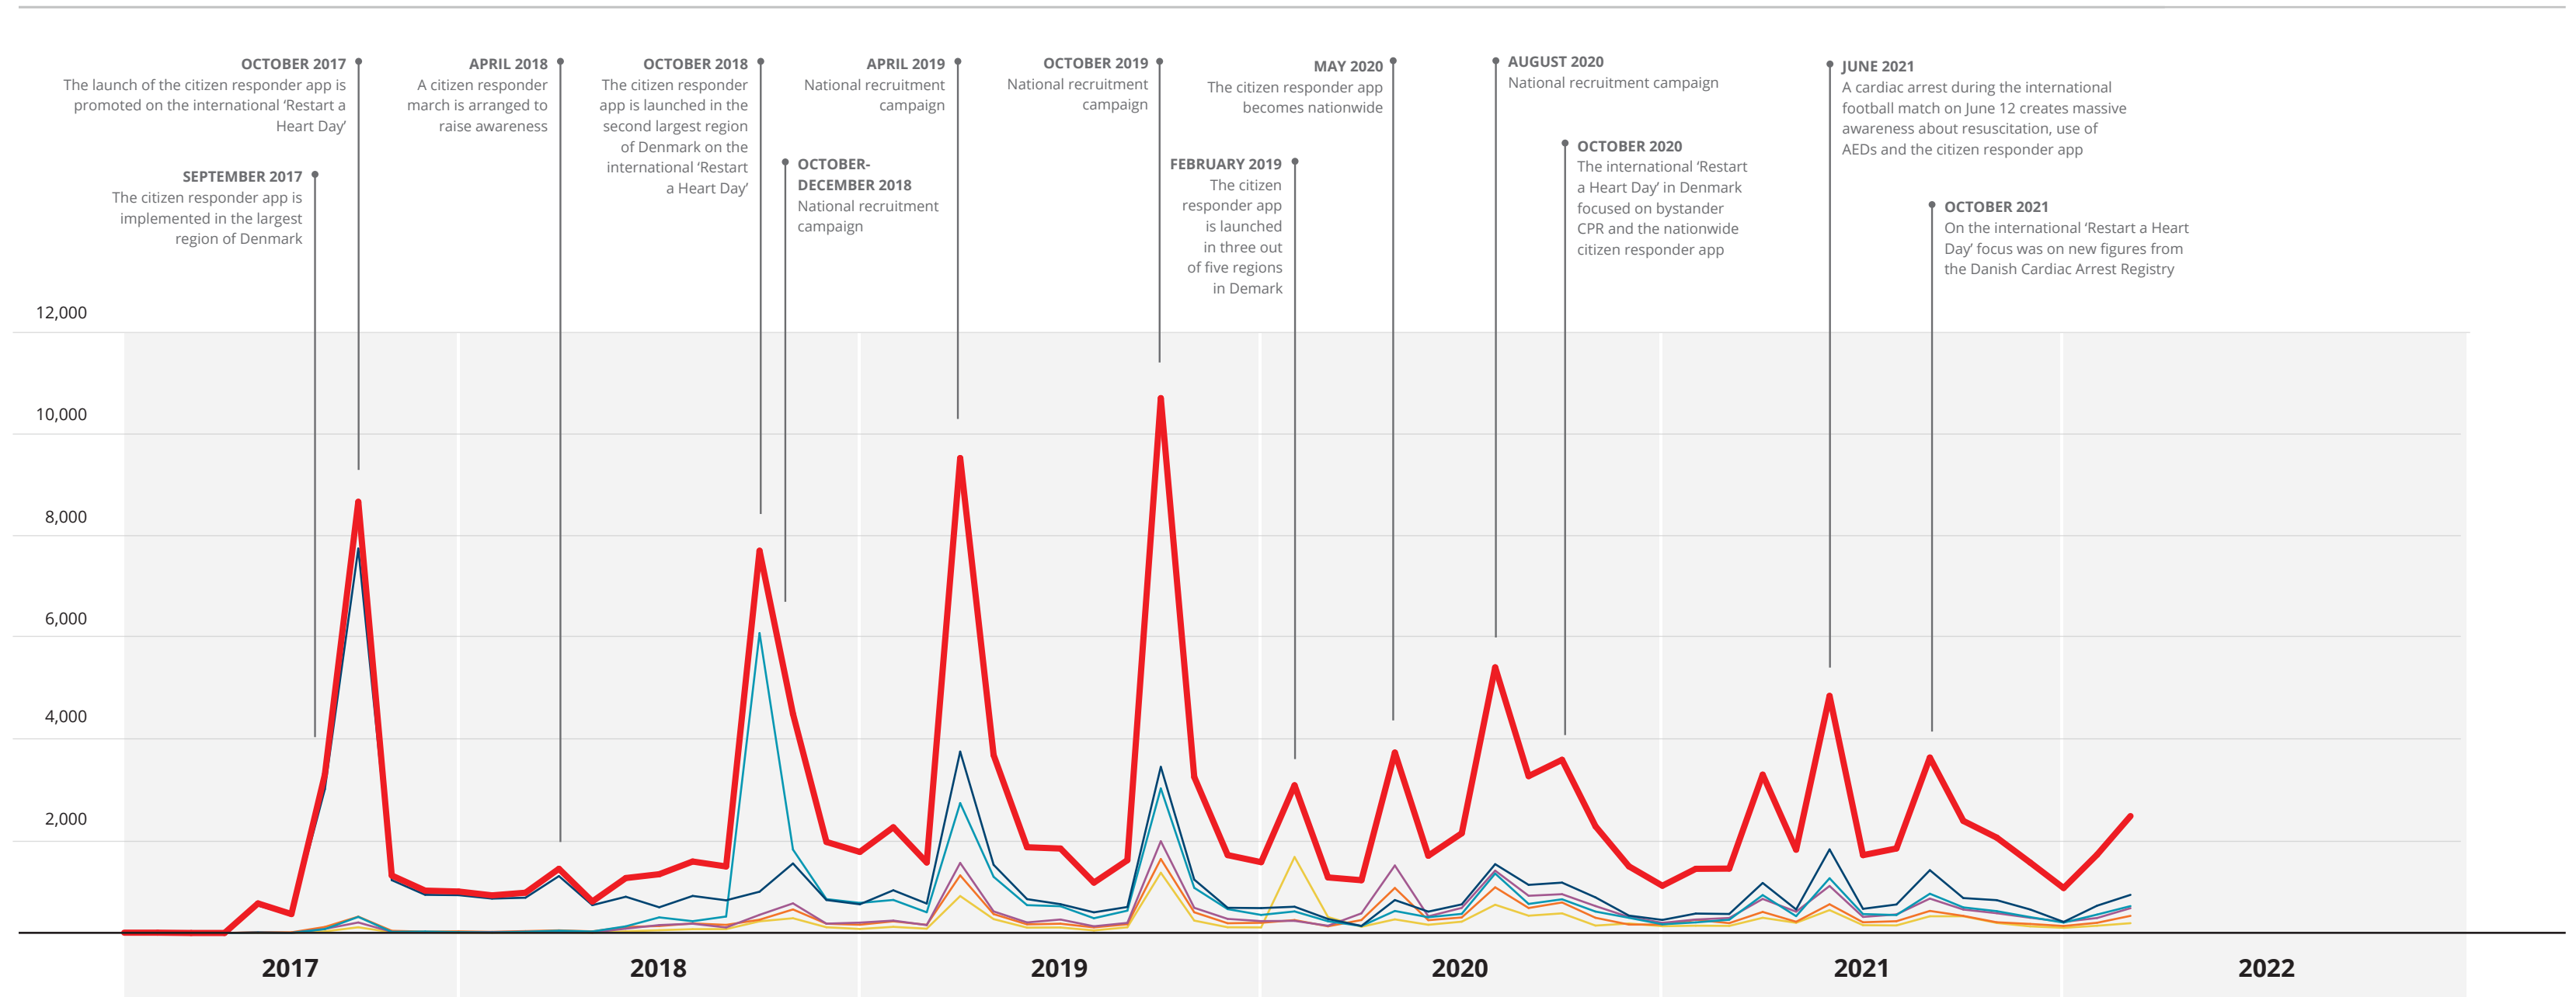

Updated March 31 2022

TrygFonden Citizen Responder Application – Development in Registered Citizen Responders 2017-2022

● TOTAL
 ● CAPITAL REGION OF DENMARK
 ● CENTRAL DENMARK REGION
 ● REGION OF SOUTHERN DENMARK
 ● REGION ZEALAND
 ● NORTH DENMARK REGION

Updated March 31 2022

TrygFonden Citizen Responder Application – Net growth in number of Citizen Responders 2017-2022

● TOTAL
 ● CAPITAL REGION OF DENMARK
 ● CENTRAL DENMARK REGION
 ● REGION OF SOUTHERN DENMARK
 ● REGION ZEALAND
 ● NORTH DENMARK REGION