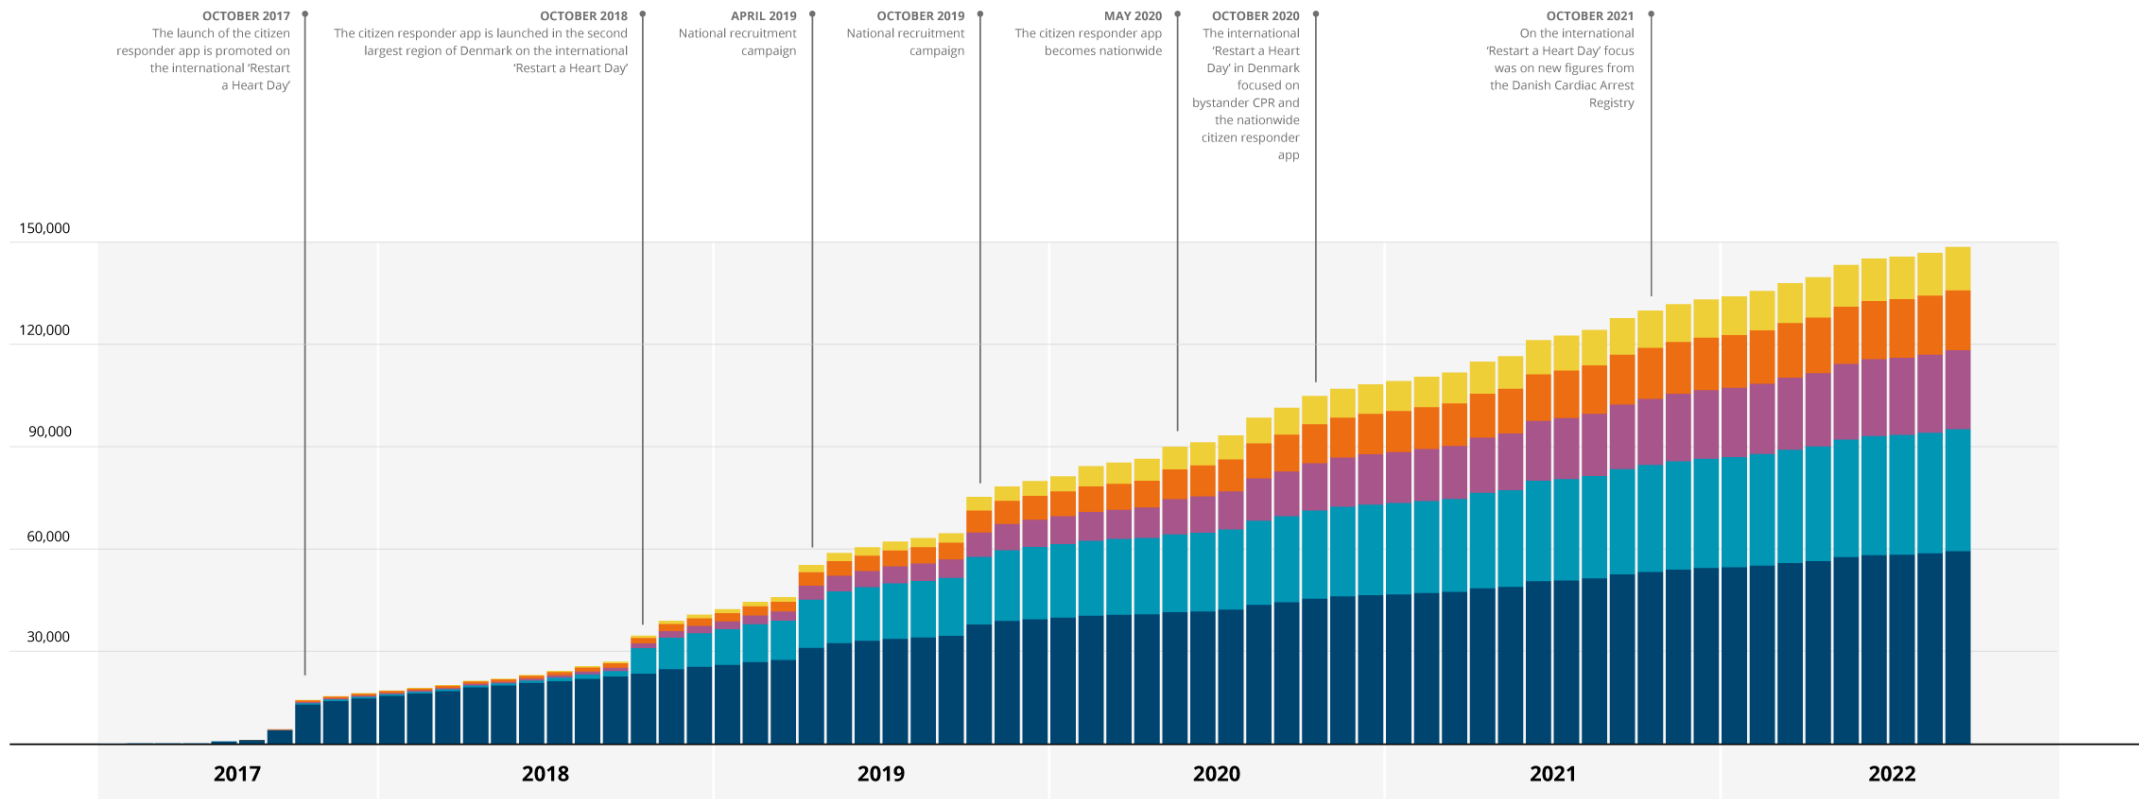

TrygFonden Citizen Responder Application – Development in Registered Citizen Responders 2017-2022

● CAPITAL REGION OF DENMARK
 ● CENTRAL DENMARK REGION
 ● REGION OF SOUTHERN DENMARK
 ● REGION ZEALAND
 ● NORTH DENMARK REGION

Updated September 30 2022

TrygFonden Citizen Responder Application – Development in Registered Citizen Responders 2017-2022

● TOTAL ● CAPITAL REGION OF DENMARK ● CENTRAL DENMARK REGION ● REGION OF SOUTHERN DENMARK ● REGION ZEALAND ● NORTH DENMARK REGION