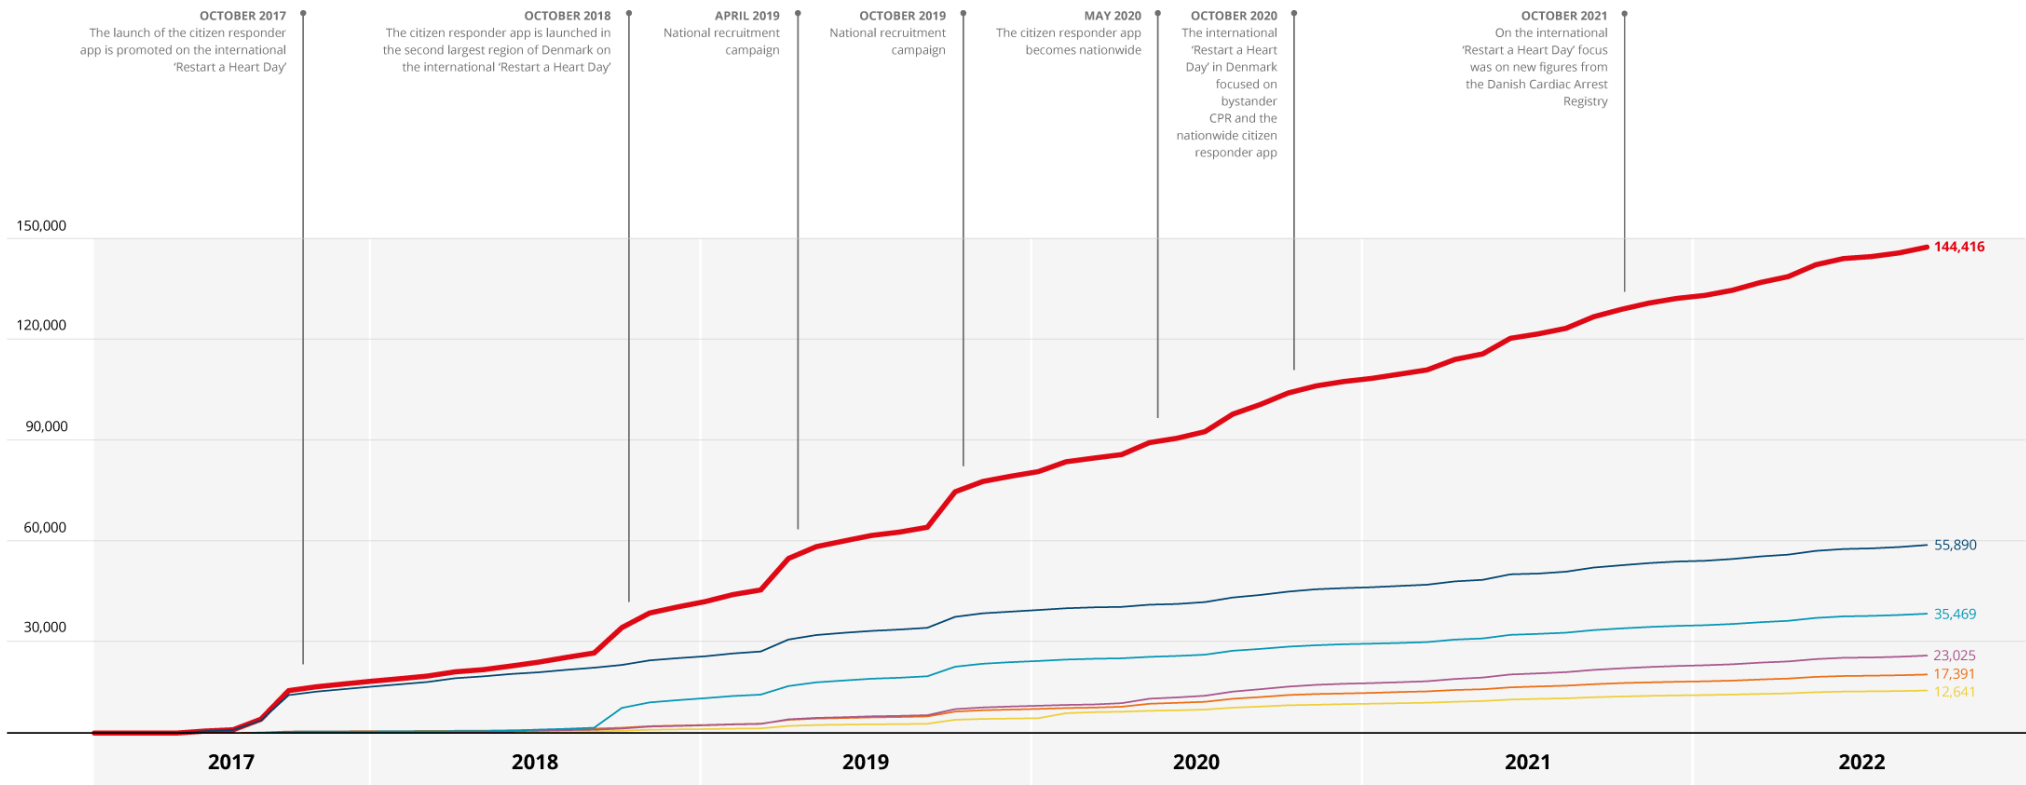

TrygFonden Citizen Responder Application – Development in Registered Citizen Responders 2017-2022

● CAPITAL REGION OF DENMARK
 ● CENTRAL DENMARK REGION
 ● REGION OF SOUTHERN DENMARK
 ● REGION ZEALAND
 ● NORTH DENMARK REGION

Updated September 30 2022

TrygFonden Citizen Responder Application – Development in Registered Citizen Responders 2017-2022

● TOTAL ● CAPITAL REGION OF DENMARK ● CENTRAL DENMARK REGION ● REGION OF SOUTHERN DENMARK ● REGION ZEALAND ● NORTH DENMARK REGION