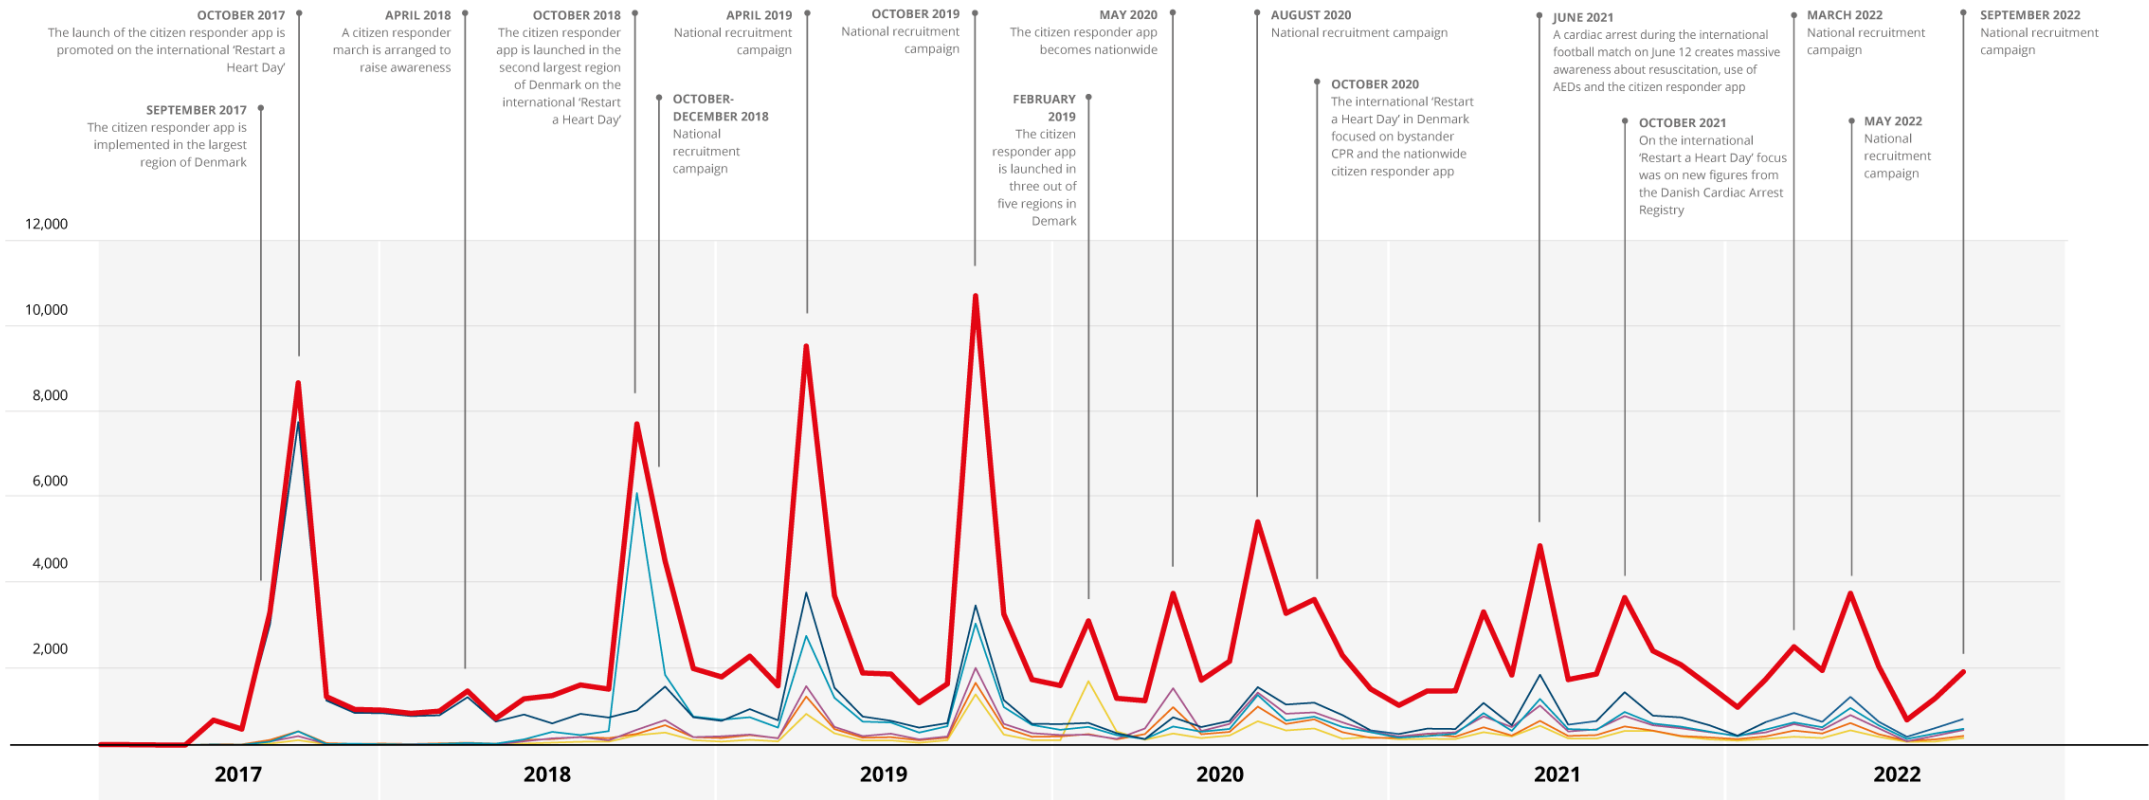

Updated September 30 2022

TrygFonden Citizen Responder Application – Development in Registered Citizen Responders 2017-2022

● TOTAL ● CAPITAL REGION OF DENMARK ● CENTRAL DENMARK REGION ● REGION OF SOUTHERN DENMARK ● REGION ZEALAND ● NORTH DENMARK REGION

Updated September 30 2022

TrygFonden Citizen Responder Application – Net growth in number of Citizen Responders 2017-2022

● TOTAL ● CAPITAL REGION OF DENMARK ● CENTRAL DENMARK REGION ● REGION OF SOUTHERN DENMARK ● REGION ZEALAND ● NORTH DENMARK REGION