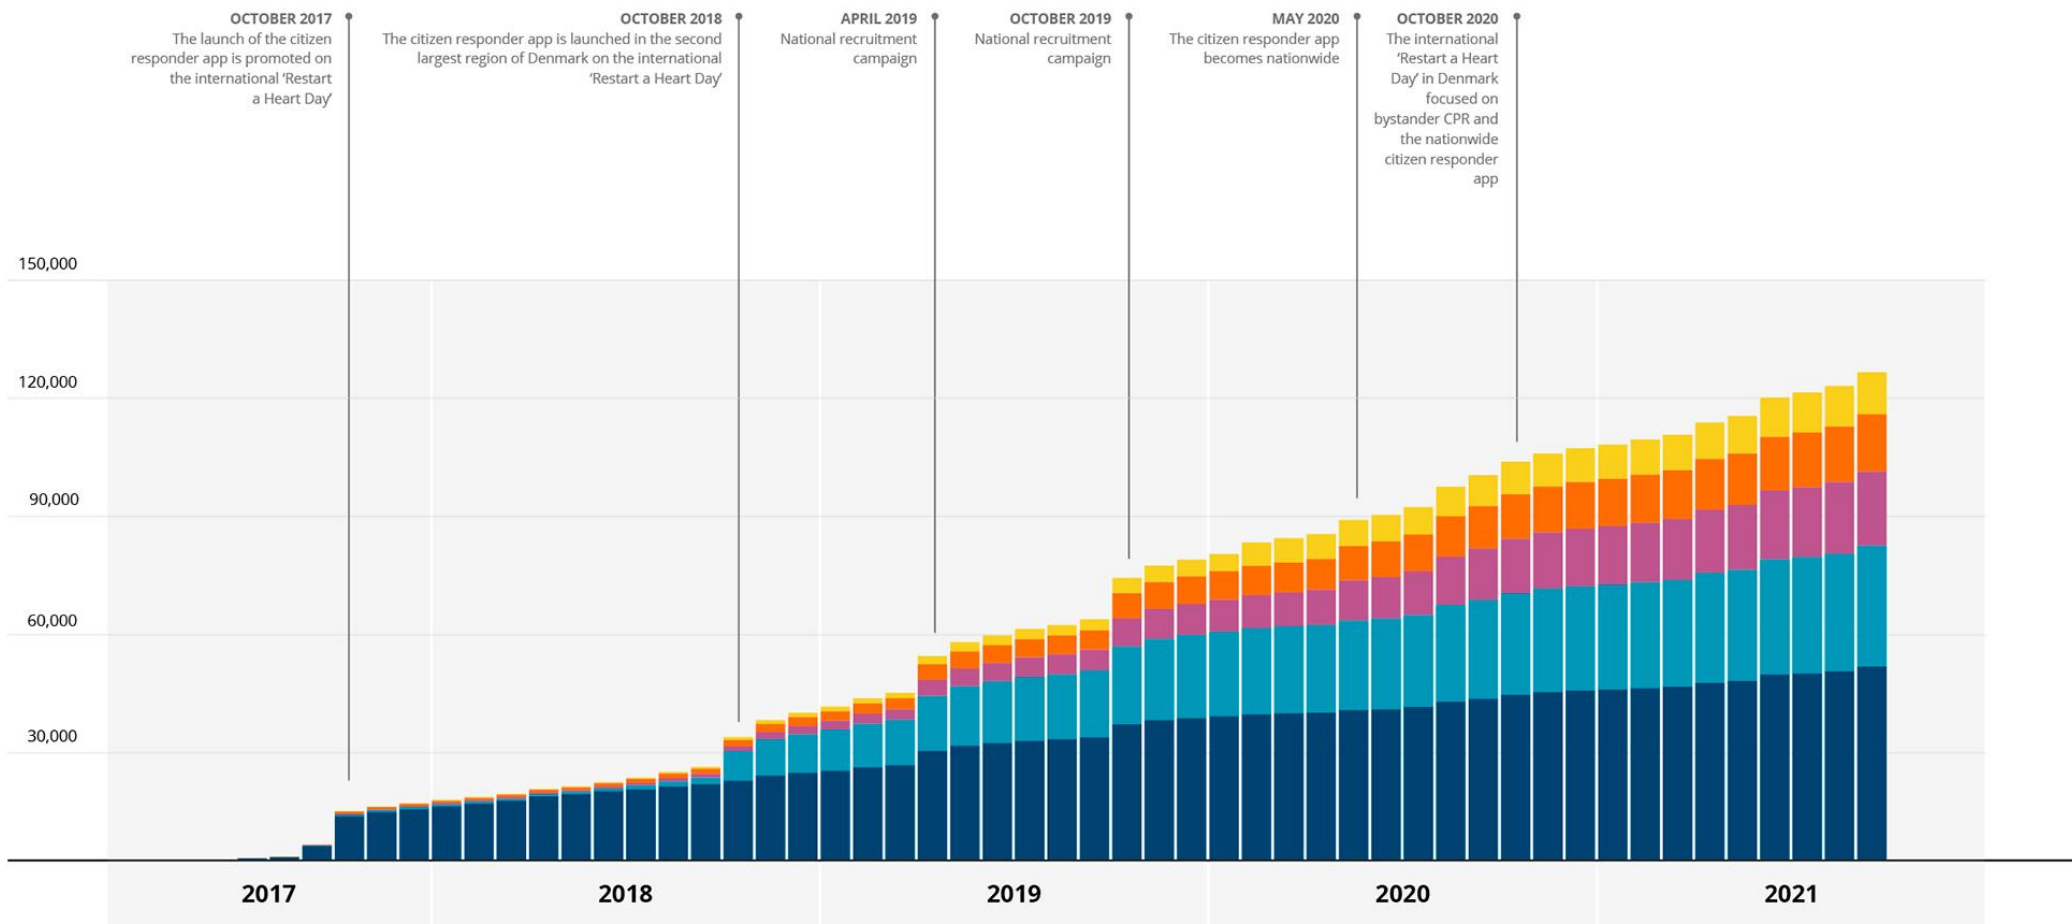

# TrygFonden Citizen Responder Application – Development in Registered Citizen Responders 2017-2021

● CAPITAL REGION OF DENMARK
 ● CENTRAL DENMARK REGION
 ● REGION OF SOUTHERN DENMARK
 ● REGION ZEALAND
 ● NORTH DENMARK REGION