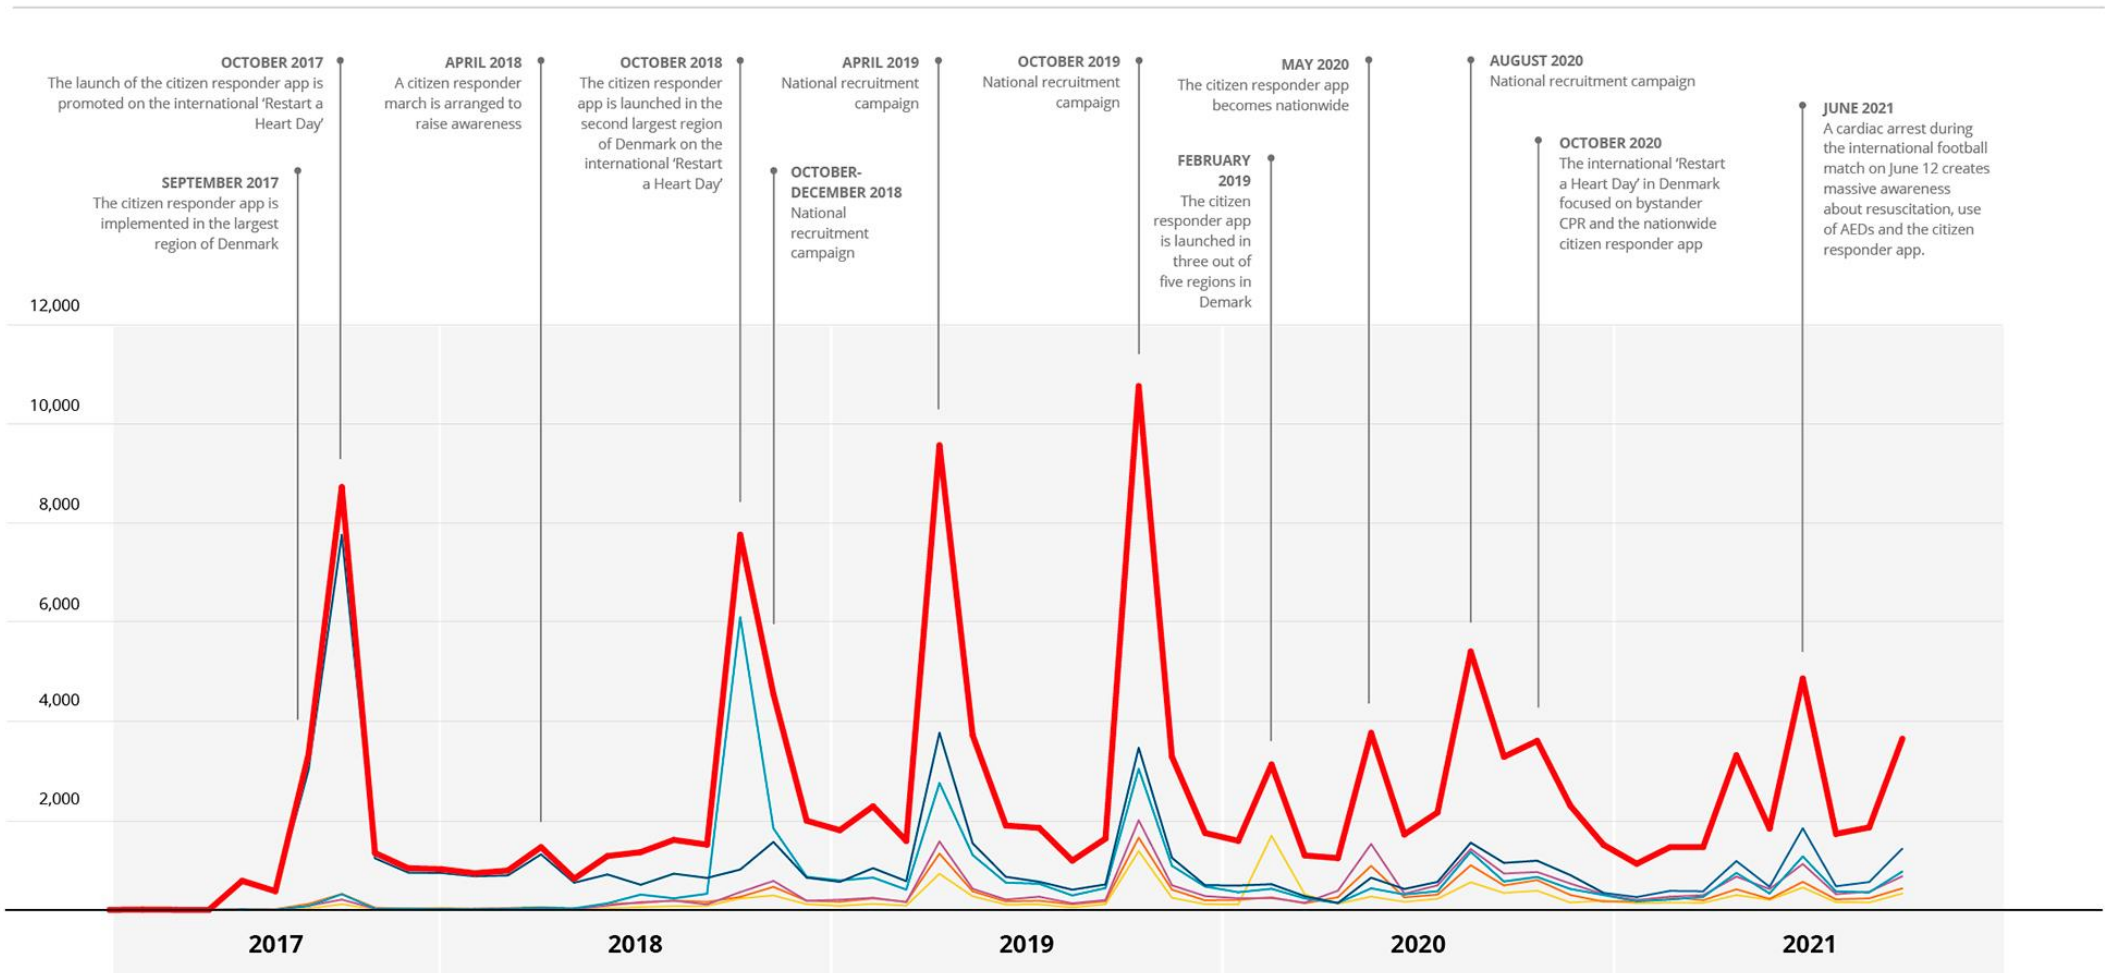

TrygFonden Citizen Responder Application – Net growth in number of Citizen Responders 2017-2021

● TOTAL ● CAPITAL REGION OF DENMARK ● CENTRAL DENMARK REGION ● REGION OF SOUTHERN DENMARK ● REGION ZEALAND ● NORTH DENMARK REGION

Updated September 30 2021