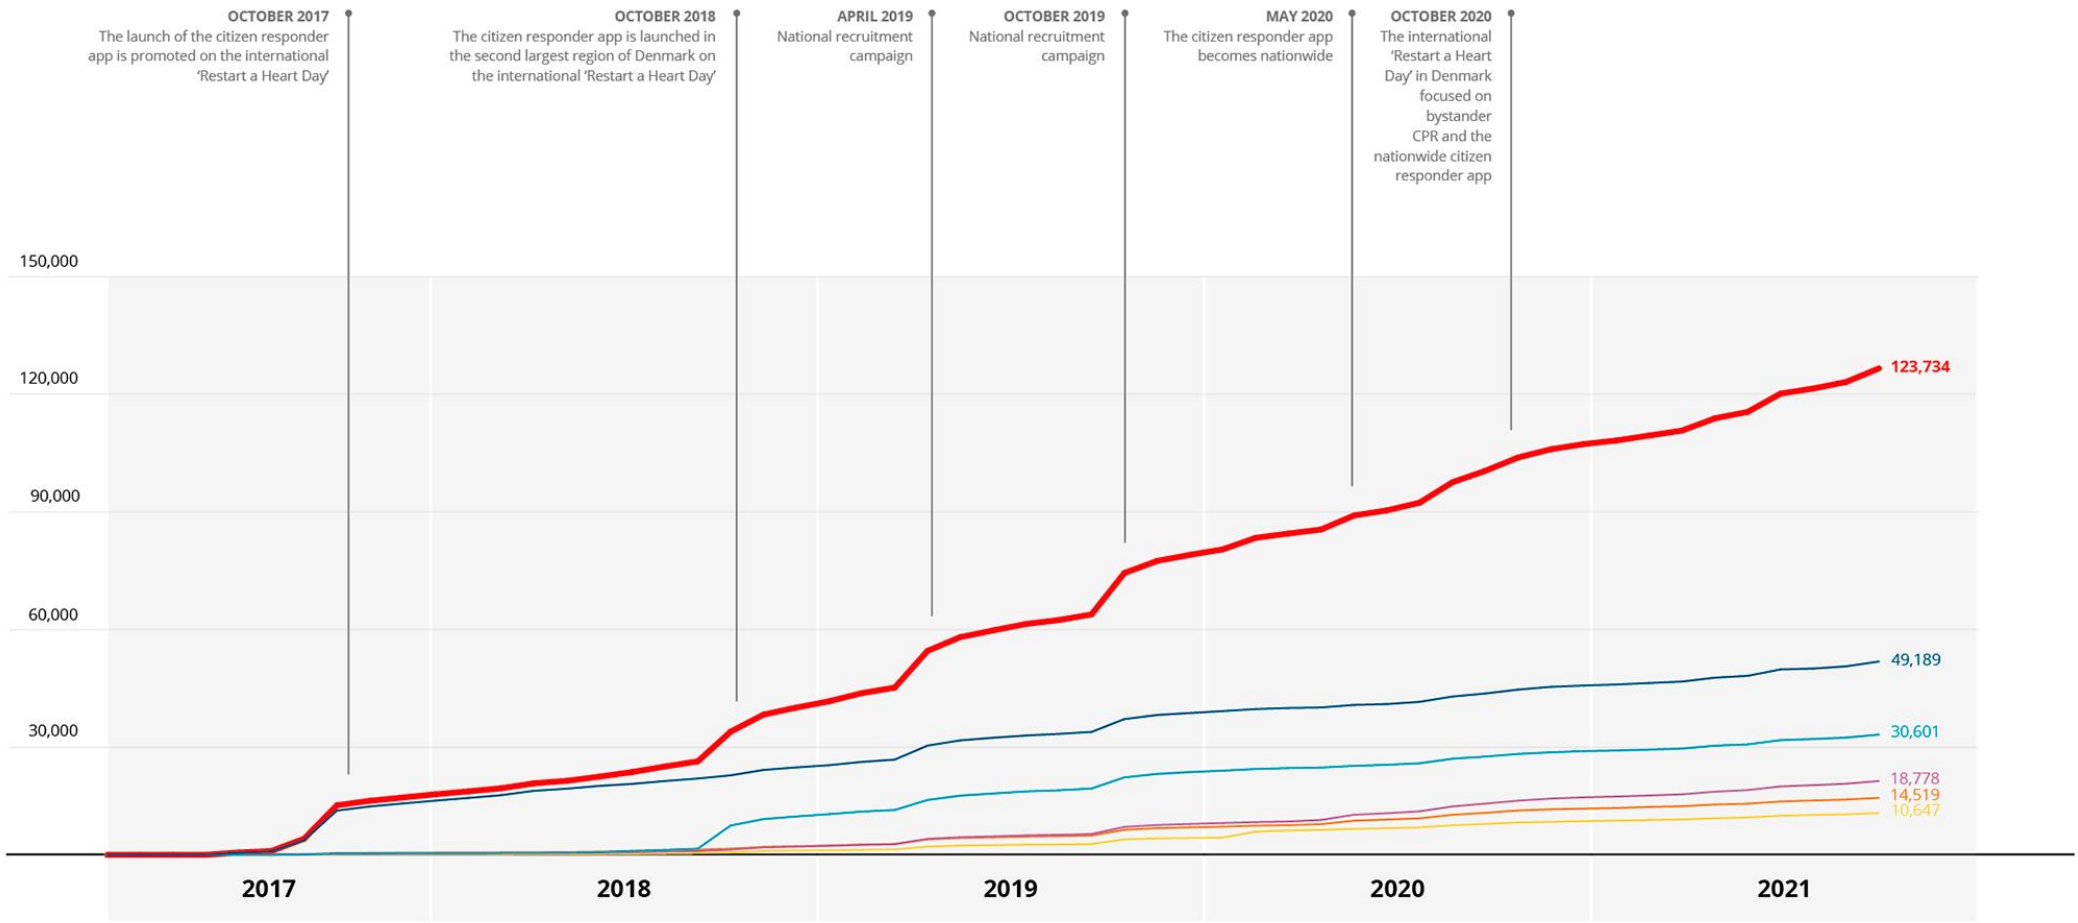

TrygFonden Citizen Responder Application – Development in Registered Citizen Responders 2017-2021

● TOTAL
● CAPITAL REGION OF DENMARK
● CENTRAL DENMARK REGION
● REGION OF SOUTHERN DENMARK
● REGION ZEALAND
● NORTH DENMARK REGION

Updated September 30 2021